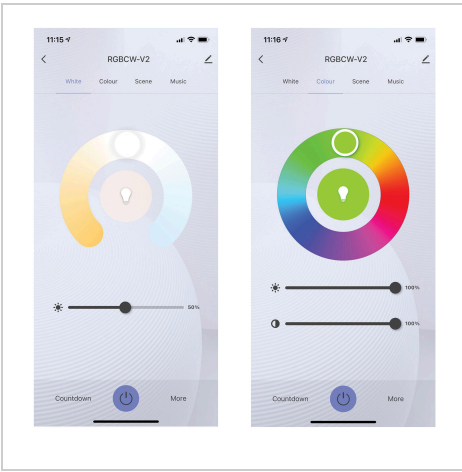

Unless stated, fittings do not include globes (bulbs). No representations are made as to the suitability of this product for your application. All fixed lights (other than DIY lights) should be installed by a licensed electrical contractor. Due to continuing product development, some specifications may change over time. Refer to our detailed Terms and Conditions, online at: www.oriel-lighting.com.au | Details and specifications are current at the time of printing, and with constant product development, subject to change.

(c) Oriel Lighting

quality lighting at affordable prices | specifications subject to change without notice - check the website for the latest information | www.oriel-lighting.com.au