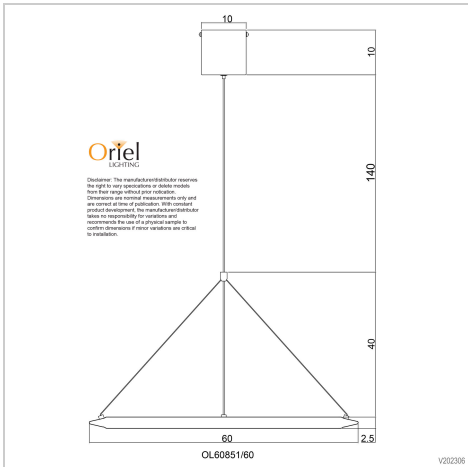

Colour Rendition (CRI)	>Ra85
IP Rating	IP20
Dimmable	Yes
PLU	76343
Supplier Code	OL60851/60BK
UPI	9324879222297
In The Box	1 x pendant light
Electrician To Install	This fitting should be installed by a licenced electrician
Warranty / Guarantee	12 Month Replacement Guarantee

Images

Unless stated, fittings do not include globes (bulbs). No representations are made as to the suitability of this product for your application. All fixed lights (other than DIY lights) should be installed by a licensed electrical contractor. Due to continuing product development, some specifications may change over time. Refer to our detailed Terms and Conditions, online at: www.oriel-lighting.com.au | Details and specifications are current at the time of printing, and with constant product development, subject to change.

(c) Oriel Lighting

quality lighting at affordable prices | specifications subject to change without notice - check the website for the latest information | www.oriel-lighting.com.au