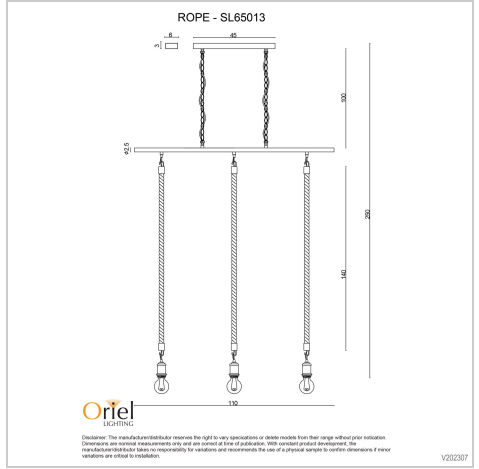

## ROPE.3 LIGHT

SKU:SL65013BK

ROPE.3 is the ultimate choice for those keen on the Industrial revival! Great over a bar, servery or pool table. Designed for use with an exposed LED filament globe, or a shade from our Industrial vintage range.

### Additional information

<b>Brand</b>	Stylux Lighting
<b>Colour</b>	BLACK
<b>Globe Qty</b>	3
<b>Globe Type</b>	E27
<b>Max. Wattage</b>	42W
<b>Globe Included</b>	NO
<b>Recommended Globe</b>	A-LED-24104227
<b>Voltage</b>	240V
<b>Overall Height</b>	250
<b>Overall Width</b>	110
<b>Overall Depth</b>	6
<b>Fitting Width</b>	110
<b>Fitting Canopy</b>	45×6
<b>Fitting Suspension</b>	240
<b>Primary Material</b>	METAL
<b>Supplier Code</b>	SL65013BK

<b>UPI</b>	9324879217606
<b>Electrician To Install</b>	This fitting should be installed by a licenced electrician
<b>Warranty / Guarantee</b>	12 Month Replacement Guarantee

**Images**

Unless stated, fittings do not include globes (bulbs). No representations are made as to the suitability of this product for your application. All fixed lights (other than DIY lights) should be installed by a licensed electrical contractor. Due to continuing product development, some specifications may change over time. Refer to our detailed Terms and Conditions, online at: [www.oriel-lighting.com.au](http://www.oriel-lighting.com.au) | Details and specifications are current at the time of printing, and with constant product development, subject to change.