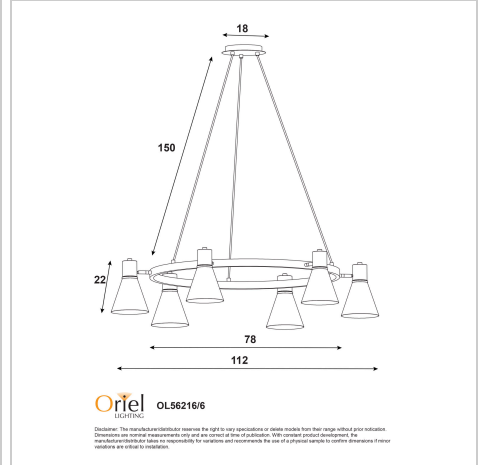

Fitting Other Dimension	Shade Opening D16
Cord / Wire Material	BLACK PVC
Supplier Code	OL56216/6SB
UPI	9324879225328
Electrician To Install	This fitting should be installed by a licenced electrician
Warranty / Guarantee	12 Month Replacement Guarantee

Images

Unless stated, fittings do not include globes (bulbs). No representations are made as to the suitability of this product for your application. All fixed lights (other than DIY lights) should be installed by a licensed electrical contractor. Due to continuing product development, some specifications may change over time. Refer to our detailed Terms and Conditions, online at: www.oriel-lighting.com.au | Details and specifications are current at the time of printing, and with constant product development, subject to change.

(c) Oriel Lighting

quality lighting at affordable prices | specifications subject to change without notice - check the website for the latest information | www.oriel-lighting.com.au