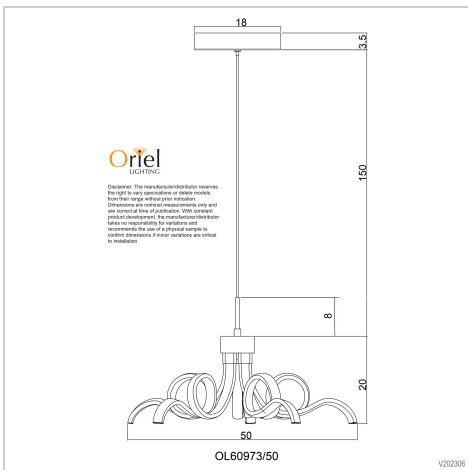

Colour Temperature	CTS3000/4000/5000K
Colour Rendition (CRI)	>Ra83
IP Rating	IP20
Dimmable	Dimmable with LED friendly dimmer
PLU	76536
Supplier Code	OL60973/50BK
UPI	9324879224567
In The Box	1 x pendant
Electrician To Install	This fitting should be installed by a licenced electrician
Warranty / Guarantee	12 Month Replacement Guarantee

Images

Unless stated, fittings do not include globes (bulbs). No representations are made as to the suitability of this product for your application. All fixed lights (other than DIY lights) should be installed by a licensed electrical contractor. Due to continuing product development, some specifications may change over time. Refer to our detailed Terms and Conditions, online at: www.oriel-lighting.com.au | Details and specifications are current at the time of printing, and with constant product development, subject to change.

(c) Oriel Lighting

quality lighting at affordable prices | specifications subject to change without notice - check the website for the latest information | www.oriel-lighting.com.au