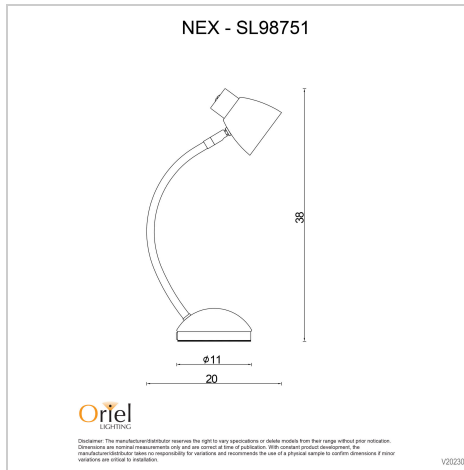

product specification

www.oriel-lighting.com.au

NEX

SKU:SL98751BC

The NEX desk lamp features an on/off touch mechanism - just tap the base for the lamp to come on or go off. The adjustable shade and it's compact size makes the NEX an ideal choice as a desk or bedside lamp. NEX is supplied with a 6 watt replaceable LED globe.

Additional information

Brand	Stylux Lighting
Colour	Brushed Chrome
Globe Qty	1
Globe Type	INTEGRAL.LED
Max. Wattage	6w
Globe Included	YES
Recommended Globe	A-LED-970654055
Voltage	240V
Overall Height	38
Overall Width	11
Overall Depth	20
Fitting Height	38
Fitting Diameter	11
Fitting Projection	20
Lamp Switch	TOUCH ON/OFF
Primary Material	METAL

Light Source	SMD LED
Colour Temperature	3000K
Colour Rendition (CRI)	>Ra83
IP Rating	IP20
Supplier Code	SL98751BC
UPI	9324879213646
Warranty / Guarantee	12 Month Replacement Guarantee

Images

Unless stated, fittings do not include globes (bulbs). No representations are made as to the suitability of this product for your application. All fixed lights (other than DIY lights) should be installed by a licensed electrical contractor. Due to continuing product development, some specifications may change over time. Refer to our detailed Terms and Conditions, online at: www.oriel-lighting.com.au | Details and specifications are current at the time of printing, and with constant product development, subject to change.