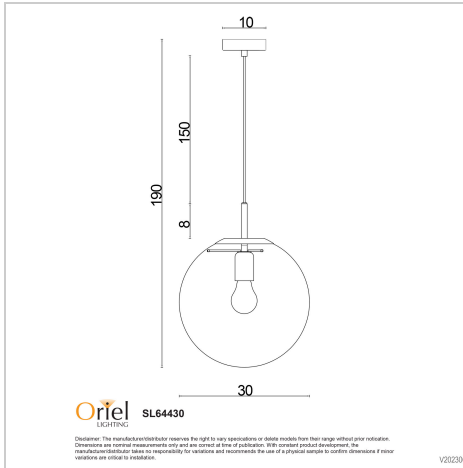

Primary Material	GLASS
IP Rating	IP20
Supplier Code	SL64430BB
UPI	9324879212915
Electrician To Install	This fitting should be installed by a licenced electrician
Warranty / Guarantee	12 Month Replacement Guarantee

Images

Unless stated, fittings do not include globes (bulbs). No representations are made as to the suitability of this product for your application. All fixed lights (other than DIY lights) should be installed by a licensed electrical contractor. Due to continuing product development, some specifications may change over time. Refer to our detailed Terms and Conditions, online at: www.oriel-lighting.com.au | Details and specifications are current at the time of printing, and with constant product development, subject to change.

(c) Oriel Lighting

quality lighting at affordable prices | specifications subject to change without notice - check the website for the latest information | www.oriel-lighting.com.au