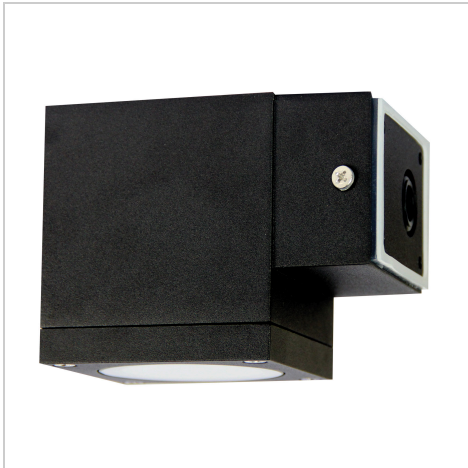

IP Rating	IP65
Supplier Code	SG71201BK
UPI	9324879212540
Electrician To Install	This fitting should be installed by a licenced electrician
Warranty / Guarantee	12 Month Replacement Guarantee

Images

Unless stated, fittings do not include globes (bulbs). No representations are made as to the suitability of this product for your application. All fixed lights (other than DIY lights) should be installed by a licensed electrical contractor. Due to continuing product development, some specifications may change over time. Refer to our detailed Terms and Conditions, online at: www.orient-lighting.com.au | Details and specifications are current at the time of printing, and with constant product development, subject to change.

(c) Orient Lighting

quality lighting at affordable prices | specifications subject to change without notice - check the website for the latest information | www.orient-lighting.com.au