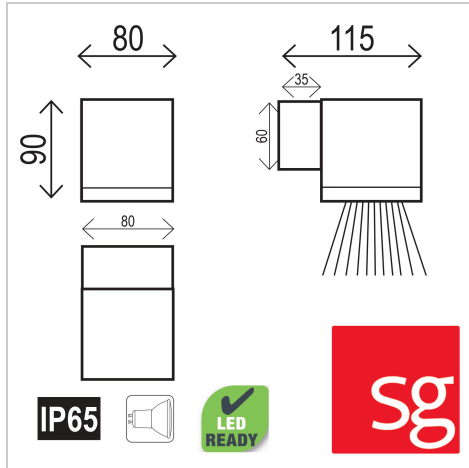

IP Rating	IP65
Supplier Code	SG71201BK
UPI	9324879212540
Electrician To Install	This fitting should be installed by a licenced electrician
Warranty / Guarantee	12 Month Replacement Guarantee

Images

Unless stated, fittings do not include globes (bulbs). No representations are made as to the suitability of this product for your application. All fixed lights (other than DIY lights) should be installed by a licensed electrical contractor. Due to continuing product development, some specifications may change over time. Refer to our detailed Terms and Conditions, online at: www.orient-lighting.com.au | Details and specifications are current at the time of printing, and with constant product development, subject to change.

(c) Orient Lighting

quality lighting at affordable prices | specifications subject to change without notice - check the website for the latest information | www.orient-lighting.com.au