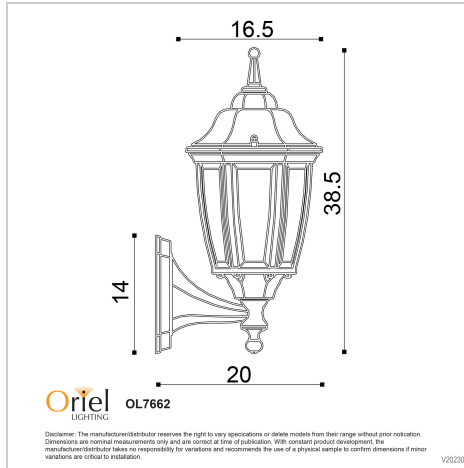

IP Rating	IP44
Supplier Code	OL7662PR
UPI	9324879207850
Electrician To Install	This fitting should be installed by a licenced electrician
Warranty / Guarantee	12 Month Replacement Guarantee

Images

Unless stated, fittings do not include globes (bulbs). No representations are made as to the suitability of this product for your application. All fixed lights (other than DIY lights) should be installed by a licensed electrical contractor. Due to continuing product development, some specifications may change over time. Refer to our detailed Terms and Conditions, online at: www.oriel-lighting.com.au | Details and specifications are current at the time of printing, and with constant product development, subject to change.

(c) Oriel Lighting

quality lighting at affordable prices | specifications subject to change without notice - check the website for the latest information | www.oriel-lighting.com.au