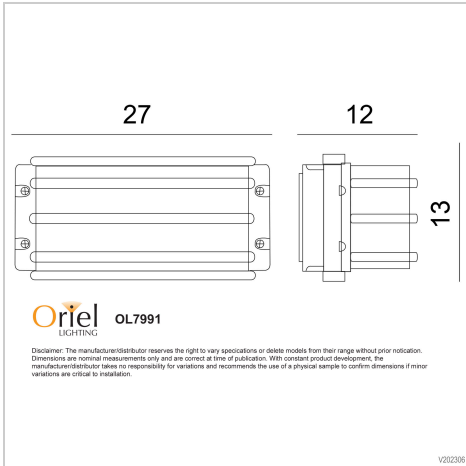

IP Rating	IP54
Supplier Code	OL7991BK
UPI	9324879208765
Electrician To Install	This fitting should be installed by a licenced electrician
Warranty / Guarantee	12 Month Replacement Guarantee

Images

Unless stated, fittings do not include globes (bulbs). No representations are made as to the suitability of this product for your application. All fixed lights (other than DIY lights) should be installed by a licensed electrical contractor. Due to continuing product development, some specifications may change over time. Refer to our detailed Terms and Conditions, online at: www.oriel-lighting.com.au | Details and specifications are current at the time of printing, and with constant product development, subject to change.

(c) Oriel Lighting

quality lighting at affordable prices | specifications subject to change without notice - check the website for the latest information | www.oriel-lighting.com.au