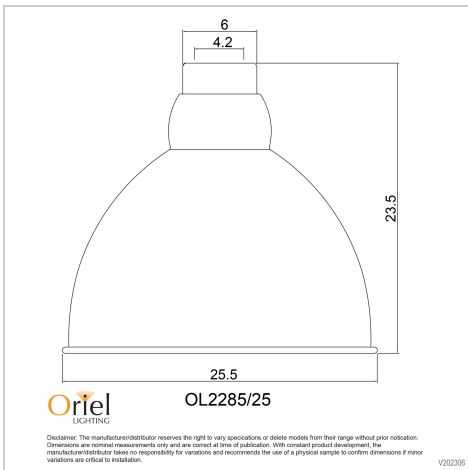

UPI	9324879224055
In The Box	1 x Shade
Electrician To Install	DIY shade – installed on existing cord set or fitting
Warranty / Guarantee	12 Month Replacement Guarantee

Images

Unless stated, fittings do not include globes (bulbs). No representations are made as to the suitability of this product for your application. All fixed lights (other than DIY lights) should be installed by a licensed electrical contractor. Due to continuing product development, some specifications may change over time. Refer to our detailed Terms and Conditions, online at: www.oriel-lighting.com.au | Details and specifications are current at the time of printing, and with constant product development, subject to change.

(c) Oriel Lighting

quality lighting at affordable prices | specifications subject to change without notice - check the website for the latest information | www.oriel-lighting.com.au