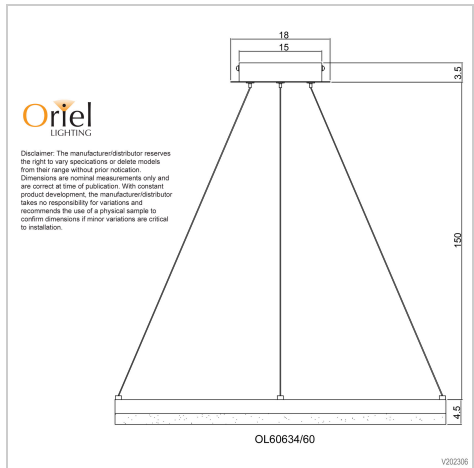

Primary Material	METAL
Light Source	TRICOLOUR.LED
Lumen Output	1200 lm
Colour Temperature	CTS3000/4000/5000K
Colour Rendition (CRI)	>Ra82
IP Rating	IP20
Dimmable	Suitable for Dimming
Supplier Code	OL60634/60BK
UPI	9324879224727
Electrician To Install	This fitting should be installed by a licenced electrician
Warranty / Guarantee	12 Month Replacement Guarantee

Images

Unless stated, fittings do not include globes (bulbs). No representations are made as to the suitability of this product for your application. All fixed lights (other than DIY lights) should be installed by a licensed electrical contractor. Due to continuing product development, some specifications may change over time. Refer to our detailed Terms and Conditions, online at: www.oriel-lighting.com.au | Details and specifications are current at the time of printing, and with constant product development, subject to change.

(c) Oriel Lighting