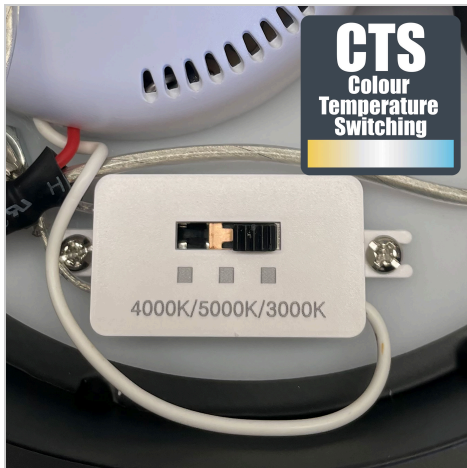

Primary Material	METAL
Light Source	TRICOLOUR.LED
Lumen Output	1200 lm
Colour Temperature	CTS3000/4000/5000K
Colour Rendition (CRI)	>Ra82
IP Rating	IP20
Dimmable	Suitable for Dimming
Supplier Code	OL60634/60BK
UPI	9324879224727
Electrician To Install	This fitting should be installed by a licenced electrician
Warranty / Guarantee	12 Month Replacement Guarantee

Images

Unless stated, fittings do not include globes (bulbs). No representations are made as to the suitability of this product for your application. All fixed lights (other than DIY lights) should be installed by a licensed electrical contractor. Due to continuing product development, some specifications may change over time. Refer to our detailed Terms and Conditions, online at: www.oriel-lighting.com.au | Details and specifications are current at the time of printing, and with constant product development, subject to change.

(c) Oriel Lighting