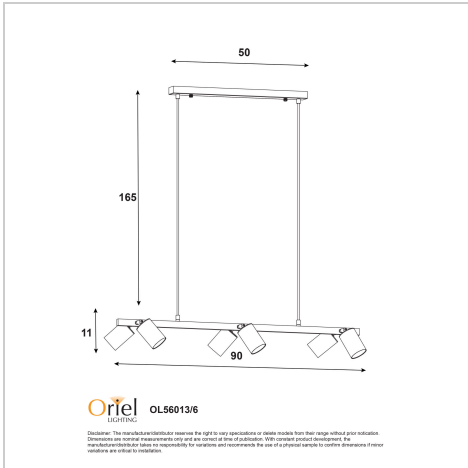

Electrician To Install	This fitting should be installed by a licenced electrician
Warranty / Guarantee	12 Month Replacement Guarantee

Images

Unless stated, fittings do not include globes (bulbs). No representations are made as to the suitability of this product for your application. All fixed lights (other than DIY lights) should be installed by a licensed electrical contractor. Due to continuing product development, some specifications may change over time. Refer to our detailed Terms and Conditions, online at: www.oriel-lighting.com.au | Details and specifications are current at the time of printing, and with constant product development, subject to change.

(c) Oriel Lighting

quality lighting at affordable prices | specifications subject to change without notice - check the website for the latest information | www.oriel-lighting.com.au