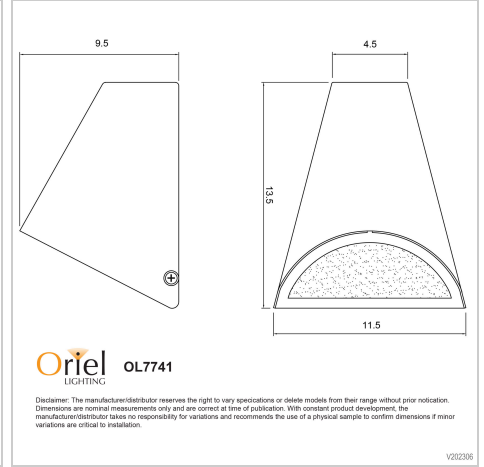

Supplier Code	OL7741CO
UPI	9324879208130
Electrician To Install	This fitting should be installed by a licenced electrician
Warranty / Guarantee	12 Month Replacement Guarantee

Images

Unless stated, fittings do not include globes (bulbs). No representations are made as to the suitability of this product for your application. All fixed lights (other than DIY lights) should be installed by a licensed electrical contractor. Due to continuing product development, some specifications may change over time. Refer to our detailed Terms and Conditions, online at: www.oriel-lighting.com.au | Details and specifications are current at the time of printing, and with constant product development, subject to change.

(c) Oriel Lighting

quality lighting at affordable prices | specifications subject to change without notice - check the website for the latest information | www.oriel-lighting.com.au