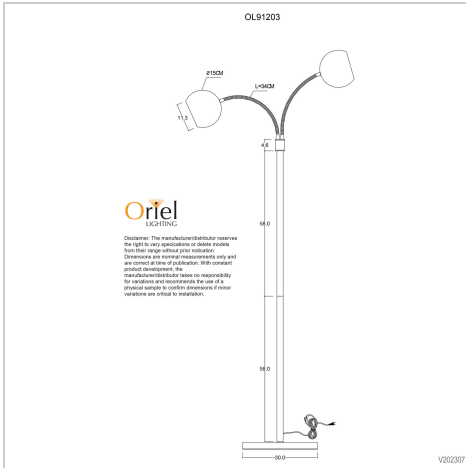

## BOBO

SKU:OL91203CH

Twin floor lamp with flexible arms and classic retro heads. The BOBO in bright chrome has classic retro appeal. Easy to operate on/off foot switch is located on the power cord. Shades have a white inner for better light reflection.

### Additional information

<b>Brand</b>	Oriel Lighting
<b>Colour</b>	Chrome
<b>Globe Qty</b>	2
<b>Globe Type</b>	E14
<b>Max. Wattage</b>	40W
<b>Globe Included</b>	NO
<b>Recommended Globe</b>	A-LED-42050440
<b>Voltage</b>	240V
<b>Overall Height</b>	140
<b>Overall Width</b>	30
<b>Overall Depth</b>	30
<b>Fitting Height</b>	140
<b>Cord / Wire Material</b>	BLACK PVC
<b>Lamp Cord Length</b>	180
<b>Lamp Shade Dimensions</b>	15
<b>Lamp Switch</b>	FOOT Switch on Cord

<b>Primary Material</b>	METAL
<b>IP Rating</b>	IP20
<b>Supplier Code</b>	OL91203CH
<b>UPI</b>	9324879208918
<b>In The Box</b>	1 x Lamp
<b>Warranty / Guarantee</b>	12 Month Replacement Guarantee

Images

Unless stated, fittings do not include globes (bulbs). No representations are made as to the suitability of this product for your application. All fixed lights (other than DIY lights) should be installed by a licensed electrical contractor. Due to continuing product development, some specifications may change over time. Refer to our detailed Terms and Conditions, online at: [www.oriel-lighting.com.au](http://www.oriel-lighting.com.au) | Details and specifications are current at the time of printing, and with constant product development, subject to change.