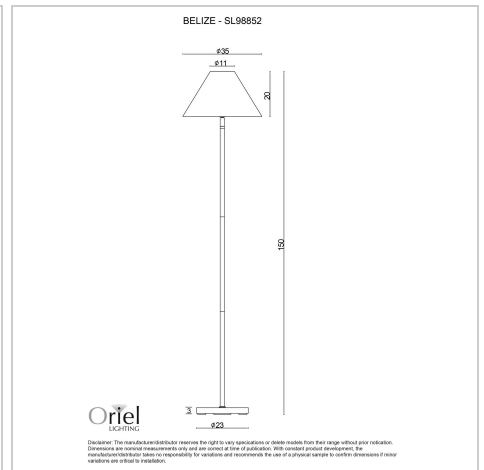

Lamp Shade Top Dim	11
Lamp Shade Bottom Dim	35
Lamp Switch	Located on the Cord
PLU	76545
Supplier Code	SL98853WH
UPI	9324879224659
In The Box	1 x Lamp 1 x Shade
Warranty / Guarantee	12 Month Replacement Guarantee

Images

Unless stated, fittings do not include globes (bulbs). No representations are made as to the suitability of this product for your application. All fixed lights (other than DIY lights) should be installed by a licensed electrical contractor. Due to continuing product development, some specifications may change over time. Refer to our detailed Terms and Conditions, online at: www.oriel-lighting.com.au | Details and specifications are current at the time of printing, and with constant product development, subject to change.

(c) Oriel Lighting

quality lighting at affordable prices | specifications subject to change without notice - check the website for the latest information | www.oriel-lighting.com.au