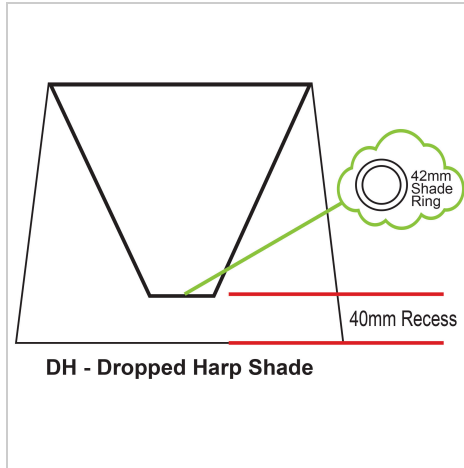

Lamp Shade Side Dim	40
Shade Fitting Type	Bottom
Primary Material	FABRIC
Supplier Code	OL91730
UPI	9324879209243
In The Box	1 x Shade
Warranty / Guarantee	12 Month Replacement Guarantee

Images

Unless stated, fittings do not include globes (bulbs). No representations are made as to the suitability of this product for your application. All fixed lights (other than DIY lights) should be installed by a licensed electrical contractor. Due to continuing product development, some specifications may change over time. Refer to our detailed Terms and Conditions, online at: www.orient-lighting.com.au | Details and specifications are current at the time of printing, and with constant product development, subject to change.

(c) Oriël Lighting

quality lighting at affordable prices | specifications subject to change without notice - check the website for the latest information | www.orient-lighting.com.au