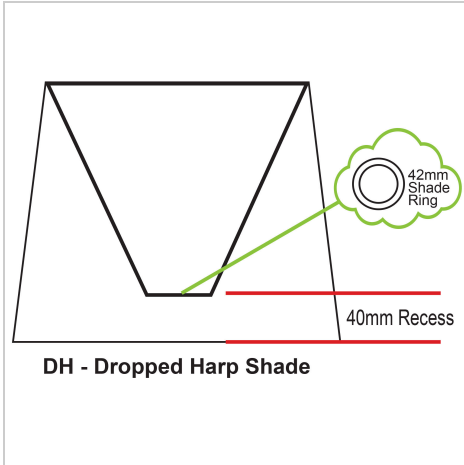

Supplier Code	OL91748
UPI	9324879220293
In The Box	1 x Shade
Warranty / Guarantee	12 Month Replacement Guarantee

Images

Unless stated, fittings do not include globes (bulbs). No representations are made as to the suitability of this product for your application. All fixed lights (other than DIY lights) should be installed by a licensed electrical contractor. Due to continuing product development, some specifications may change over time. Refer to our detailed Terms and Conditions, online at: www.orient-lighting.com.au | Details and specifications are current at the time of printing, and with constant product development, subject to change.

(c) Oriol Lighting

quality lighting at affordable prices | specifications subject to change without notice - check the website for the latest information | www.orient-lighting.com.au