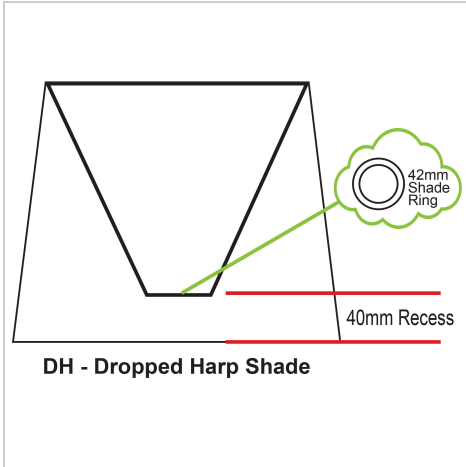

Supplier Code	OL91942
UPI	9324879220699
In The Box	1 x Shade
Warranty / Guarantee	12 Month Replacement Guarantee

Images

Unless stated, fittings do not include globes (bulbs). No representations are made as to the suitability of this product for your application. All fixed lights (other than DIY lights) should be installed by a licensed electrical contractor. Due to continuing product development, some specifications may change over time. Refer to our detailed Terms and Conditions, online at: www.orient-lighting.com.au | Details and specifications are current at the time of printing, and with constant product development, subject to change.

(c) Oriol Lighting

quality lighting at affordable prices | specifications subject to change without notice - check the website for the latest information | www.orient-lighting.com.au