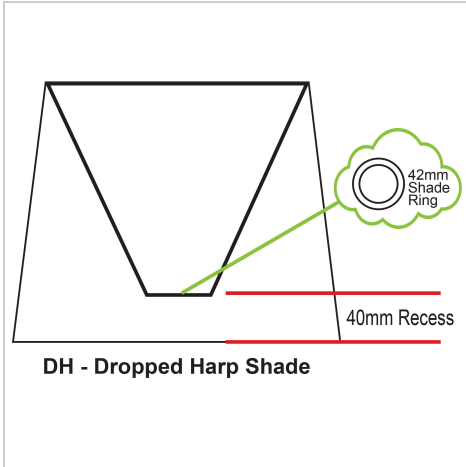

Supplier Code	OL91875
UPI	9324879220507
In The Box	1 x Shade
Warranty / Guarantee	12 Month Replacement Guarantee

Images

Unless stated, fittings do not include globes (bulbs). No representations are made as to the suitability of this product for your application. All fixed lights (other than DIY lights) should be installed by a licensed electrical contractor. Due to continuing product development, some specifications may change over time. Refer to our detailed Terms and Conditions, online at: www.orient-lighting.com.au | Details and specifications are current at the time of printing, and with constant product development, subject to change.

(c) Oriol Lighting

quality lighting at affordable prices | specifications subject to change without notice - check the website for the latest information | www.orient-lighting.com.au