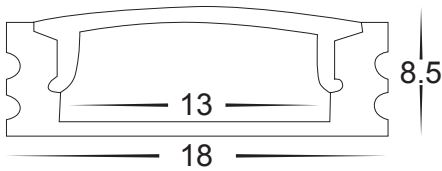

Square LED Profile

- Shallow square profile
- UV Stabilised PC diffuser

PART NUMBER	DESCRIPTION	IP RATING	MAX LENGTH
HV9693-1707	18mm x 9mm Shallow square profile with PC diffuser - Kit - / Metre. Custom Cut Length. Supplied with Aluminium, Diffuser, 2x mounting clips per metre + 2x end caps per length	IP20	3 metres
HV9693-1707-3M	3m Length includes aluminium, diffuser + 6x end caps & 6x mounting clips	IP20	3 metres
HV9693-1707-BLK	18mm x 9mm Black shallow square profile with PC diffuser - Kit - / Metre. Custom Cut Length. Supplied with Black Aluminium, Diffuser, 2x mounting clips per metre + 2x end caps per length	IP20	3 metres
HV9693-1707-BLK-3M	3m Length includes aluminium, diffuser + 6x end caps & 6x mounting clips	IP20	3 metres
HV9693-1707-WHT	18mm x 9mm White shallow square profile with PC diffuser - Kit - / Metre. Custom Cut Length. Supplied with White Aluminium, Diffuser, 2x mounting clips per metre + 2x end caps per length	IP20	3 metres
HV9693-1707-WHT-3M	3m Length includes aluminium, diffuser + 6x end caps & 6x mounting clips	IP20	3 metres