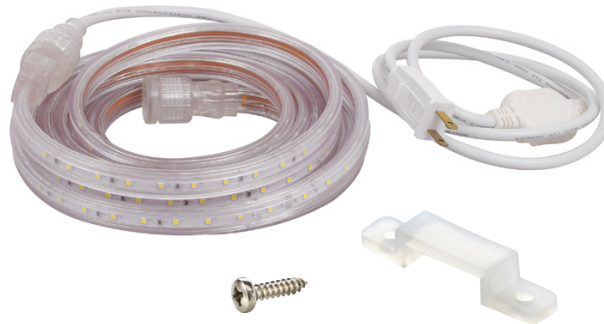

### Ordering Information

Item Number	Ordering Abbreviation	Wattage (W)	Voltage (V)	Lumens per Watt (lm/W)	Lumens per Meter (lm/m)	CCT	CRI	Beam Angle	Clip Count	Screw Count	Lifetime (hours)
<b>16.4ft (5M)</b>											
75621	LEDFLEXKIT/830/16.4FT/5M/120V	30	120 AC	60	200	3000K	80	120	20	40	20,000
75622	LEDFLEXKIT/840/16.4FT/5M/120V	30	120 AC	60	200	4000K	80	120	20	40	20,000
75623	LEDFLEXKIT/865/16.4FT/5M/120V	30	120 AC	60	200	6500K	80	120	20	40	20,000
<b>32.8ft (10M)</b>											
75624	LEDFLEXKIT/830/32.8FT/10M/120V	60	120 AC	60	200	3000K	80	120	40	80	20,000
75625	LEDFLEXKIT/840/32.8FT/10M/120V	60	120 AC	60	200	4000K	80	120	40	80	20,000
75626	LEDFLEXKIT/865/32.8FT/10M/120V	60	120 AC	60	200	6500K	80	120	40	80	20,000

### What's Included

**Strip, Power Cord, Clips,  
and Screws**

LEDVANCE LLC  
 200 Ballardvale Street  
 Wilmington, MA 01887 USA  
 Phone 1-800-LIGHTBULB (1-800-544-4828)  
 www.sylvania.com

SYLVANIA and LEDVANCE are registered trademarks.  
 All other trademarks are those of their respective owners.  
 Licensee of product trademark SYLVANIA in general lighting.  
 Specifications subject to change without notice.