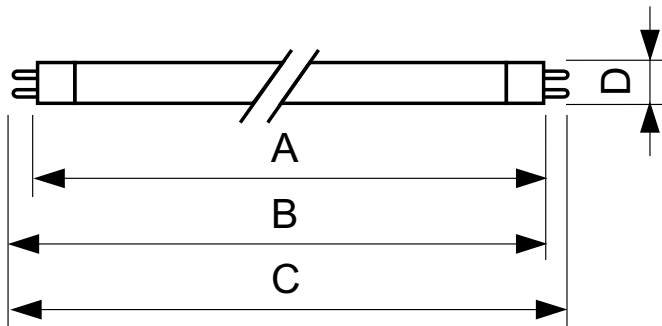

Dimensional drawing

General Information	
Cap-Base	G13
Main Application	Disinfection
Light Technical	
Color Code	TUV
Color Designation	-

Approval and Application

Order Code	Full Product Name	Mercury (Hg) Content (Nom)
927801304011	TUV 10W T5 with T5-T8 adapters	4.4 mg
927941904020	TUV T8 F17 1SL/25	2.0 mg
928039004005	TUV 15W SLV/25	2.0 mg
928039404005	TUV 25W 1SL/25	2.0 mg
928039504005	TUV 30W 1SL/25	2.0 mg

Product	D (max)	A (max)	B (max)	B (min)	C (max)
TUV T8 F17 1SL/25	28 mm	589.8 mm	596.9 mm	594.5 mm	604.0 mm
TUV 15W SLV/25	28 mm	437.4 mm	444.5 mm	442.1 mm	451.6 mm
TUV 25W 1SL/25	28 mm	437.4 mm	444.5 mm	442.1 mm	451.6 mm
TUV 30W 1SL/25	28 mm	894.6 mm	901.7 mm	899.3 mm	908.8 mm
TUV 36W SLV/6	28 mm	1199.4 mm	1206.5 mm	1204.1 mm	1213.6 mm
TUV 75W HO 1SL/6	28 mm	1199.4 mm	1206.5 mm	1204.1 mm	1213.6 mm
TUV 55W HO 1SL/6	28 mm	894.6 mm	901.7 mm	899.3 mm	908.8 mm
TUV TL-D 95W HO SLV/25	28 mm	1500 mm	1507.1 mm	1504.7 mm	1514.2 mm

Product	D (max)	B (max)	B (min)	C (max)	A (max)
TUV 10W T5 with T5-T8 adapters	16 mm	338.6 mm	336.2 mm	345.7 mm	331.5 mm

Operating and Electrical

Order Code	Full Product Name	Lamp Current (Nom)	Voltage (Nom)	Power (Rated) (Nom)
927801304011	TUV 10W T5 with T5-T8 adapters	0.22 A	48.5 V	9 W
927941904020	TUV T8 F17 1SL/25	0.265 A	72 V	16.7 W
928039004005	TUV 15W SLV/25	0.34 A	54 V	15.9 W
928039404005	TUV 25W 1SL/25	0.6 A	48 V	25.5 W

Order Code	Full Product Name	Lamp Current (Nom)	Voltage (Nom)	Power (Rated) (Nom)
928039504005	TUV 30W 1SL/25	0.37 A	102 V	30 W
928048604003	TUV 36W SLV/6	0.44 A	103 V	36 W
928049404003	TUV 75W HO 1SL/6	0.84 A	110 V	75 W
928049504003	TUV 55W HO 1SL/6	0.77 A	86 V	54 W