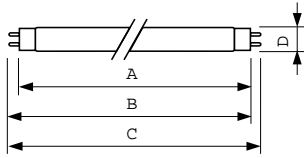

Dimensional drawing

General Information	
Cap-Base	G13
Main Application	Disinfection
Light Technical	
Color Code	TUV
Color Designation	-

Approval and Application

Order Code	Full Product Name	Mercury (Hg) Content (Nom)
927801304011	TUV 10W T5 with T5-T8 adapters	4.4 mg
927941904020	TUV T8 F17 1SL/25	2.0 mg
928039004005	TUV 15W SLV/25	2.0 mg
928039404005	TUV 25W 1SL/25	2.0 mg
928039504005	TUV 30W 1SL/25	2.0 mg

Product	D (max)	A (max)	B (max)	B (min)	C (max)
TUV T8 F17 1SL/25	28 mm	589.8 mm	596.9 mm	594.5 mm	604.0 mm
TUV 15W SLV/25	28 mm	437.4 mm	444.5 mm	442.1 mm	451.6 mm
TUV 25W 1SL/25	28 mm	437.4 mm	444.5 mm	442.1 mm	451.6 mm
TUV 30W 1SL/25	28 mm	894.6 mm	901.7 mm	899.3 mm	908.8 mm
TUV 36W SLV/6	28 mm	1199.4 mm	1206.5 mm	1204.1 mm	1213.6 mm
TUV 75W HO 1SL/6	28 mm	1199.4 mm	1206.5 mm	1204.1 mm	1213.6 mm
TUV 55W HO 1SL/6	28 mm	894.6 mm	901.7 mm	899.3 mm	908.8 mm
TUV TL-D 95W HO SLV/25	28 mm	1500 mm	1507.1 mm	1504.7 mm	1514.2 mm

Product	D (max)	B (max)	B (min)	C (max)	A (max)
TUV 10W T5 with T5-T8 adapters	16 mm	338.6 mm	336.2 mm	345.7 mm	331.5 mm

Operating and Electrical

Order Code	Full Product Name	Lamp Current (Nom)	Voltage (Nom)	Power (Rated) (Nom)
927801304011	TUV 10W T5 with T5-T8 adapters	0.22 A	48.5 V	9 W
927941904020	TUV T8 F17 1SL/25	0.265 A	72 V	16.7 W
928039004005	TUV 15W SLV/25	0.34 A	54 V	15.9 W
928039404005	TUV 25W 1SL/25	0.6 A	48 V	25.5 W

Order Code	Full Product Name	Lamp Current (Nom)	Voltage (Nom)	Power (Rated) (Nom)
928039504005	TUV 30W 1SL/25	0.37 A	102 V	30 W
928048604003	TUV 36W SLV/6	0.44 A	103 V	36 W
928049404003	TUV 75W HO 1SL/6	0.84 A	110 V	75 W
928049504003	TUV 55W HO 1SL/6	0.77 A	86 V	54 W