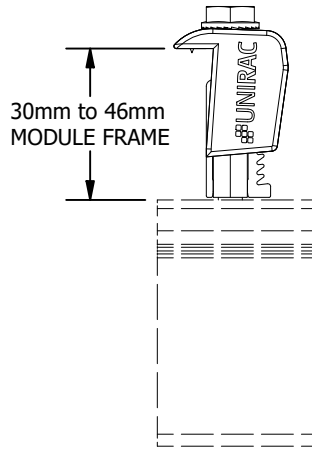

PART # TABLE	
P/N	DESCRIPTION
302045M	UNIVERSAL AF MID CLAMP - MILL
302045D	UNIVERSAL AF MID CLAMP - DRK
302050M	UNIVERSAL AF END CLAMP - MILL
302050D	UNIVERSAL AF END CLAMP - DRK

UNIVERSAL AF  
END CLAMP

UNIVERSAL AF  
MID CLAMP

UNIVERSAL  
MID CLAMP

UNIVERSAL  
END CLAMP

PRODUCT LINE:	SOLARMOUNT
DRAWING TYPE:	PART & ASSEMBLY
DESCRIPTION:	UNIVERSAL AF CLAMPS
REVISION DATE:	9/28/2020

DRAWING NOT TO SCALE  
ALL DIMENSIONS ARE  
NOMINAL