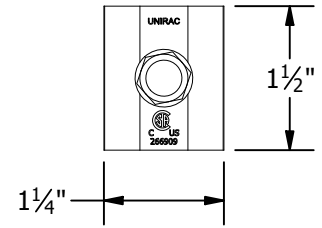

PART # TABLE	
P/N	DESCRIPTION
302045M	UNIVERSAL AF MID CLAMP - MILL
302045D	UNIVERSAL AF MID CLAMP - DRK
302050M	UNIVERSAL AF END CLAMP - MILL
302050D	UNIVERSAL AF END CLAMP - DRK

UNIVERSAL AF  
END CLAMP

UNIVERSAL AF  
MID CLAMP

UNIVERSAL  
MID CLAMP

UNIVERSAL  
END CLAMP

PRODUCT LINE:	SOLARMOUNT
DRAWING TYPE:	PART & ASSEMBLY
DESCRIPTION:	UNIVERSAL AF CLAMPS
REVISION DATE:	9/28/2020

DRAWING NOT TO SCALE  
ALL DIMENSIONS ARE  
NOMINAL