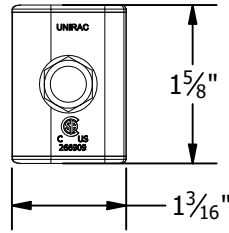

PART # TABLE	
P/N	DESCRIPTION
302045M	UNIVERSAL AF MID CLAMP - MILL
302045D	UNIVERSAL AF MID CLAMP - DRK
302050M	UNIVERSAL AF END CLAMP - MILL
302050D	UNIVERSAL AF END CLAMP - DRK

UNIVERSAL AF  
END CLAMP

UNIVERSAL AF  
MID CLAMP

UNIVERSAL  
MID CLAMP

UNIVERSAL  
END CLAMP

PRODUCT LINE:	SOLARMOUNT
DRAWING TYPE:	PART & ASSEMBLY
DESCRIPTION:	UNIVERSAL AF CLAMPS
REVISION DATE:	9/28/2020

DRAWING NOT TO SCALE  
ALL DIMENSIONS ARE  
NOMINAL