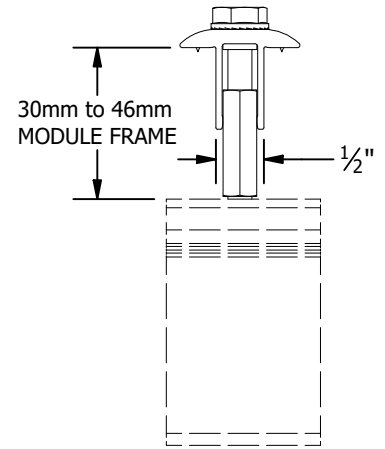

PART # TABLE	
P/N	DESCRIPTION
302045M	UNIVERSAL AF MID CLAMP - MILL
302045D	UNIVERSAL AF MID CLAMP - DRK
302050M	UNIVERSAL AF END CLAMP - MILL
302050D	UNIVERSAL AF END CLAMP - DRK

UNIVERSAL AF  
END CLAMP

UNIVERSAL AF  
MID CLAMP

UNIVERSAL  
MID CLAMP

UNIVERSAL  
END CLAMP

PRODUCT LINE:	SOLARMOUNT
DRAWING TYPE:	PART & ASSEMBLY
DESCRIPTION:	UNIVERSAL AF CLAMPS
REVISION DATE:	9/28/2020

DRAWING NOT TO SCALE  
ALL DIMENSIONS ARE  
NOMINAL