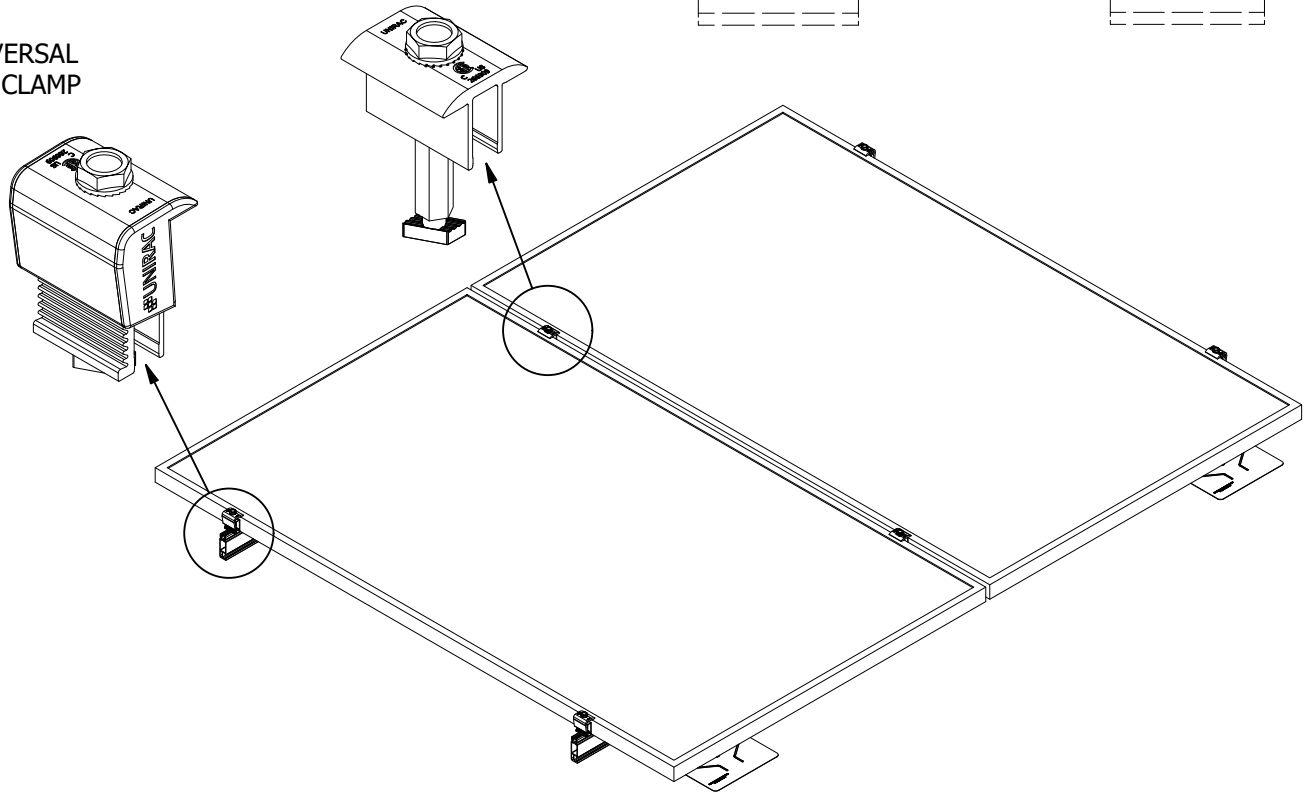

PART # TABLE	
P/N	DESCRIPTION
302045M	UNIVERSAL AF MID CLAMP - MILL
302045D	UNIVERSAL AF MID CLAMP - DRK
302050M	UNIVERSAL AF END CLAMP - MILL
302050D	UNIVERSAL AF END CLAMP - DRK

UNIVERSAL AF  
END CLAMP

UNIVERSAL AF  
MID CLAMP

UNIVERSAL  
MID CLAMP

UNIVERSAL  
END CLAMP

PRODUCT LINE:	SOLARMOUNT
DRAWING TYPE:	PART & ASSEMBLY
DESCRIPTION:	UNIVERSAL AF CLAMPS
REVISION DATE:	9/28/2020

DRAWING NOT TO SCALE  
ALL DIMENSIONS ARE  
NOMINAL