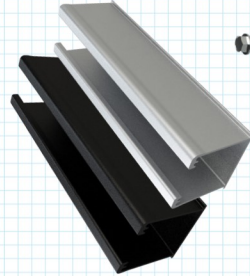

NXT HORIZON RAIL

DARK: 168RLD1
MILL: 168RLM1

Strong, lightweight open channel rail with invisible, easy, unfalling and integrated wire management system.

NXT HORIZON RAIL SPLICE

RLSP/CM1