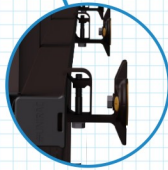

STRONGHOLD™ ATTACHMENT KIT

DARK: SHCPK1D1
MILL: SHCPK1M1

Rail clicks into the clamps attached to the Stronghold™ base. Open slot in L-foot allows drop-in rail clamp.

Alternative attachment options:

SOLARHOOKS
All varieties

FLASHLOC™ PRO
DARK: CPOCF50
MILL: CPOCF50A

FLASHLOC™ DUO
DARK: CPOCF50
MILL: CPOCF50A