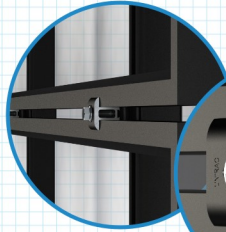

NXT HORIZON®

UNIRAC®

BETTER SOLAR STARTS HERE

UNIRAC
25
YEAR
FULL-SYSTEM
WARRANTY

DISCOVER YOUR NXT HORIZON®

The culmination of over two decades of experience. Thoughtful design, rigorous engineering, world-class support, and a reliable supply chain are the foundation of what makes us confident that NXT HORIZON® is the NXT Level of DESIGN, SIMPLICITY, and VALUE.

NXT HORIZON COMBO CLAMP

DARK: CCLAMP/PT
MILL: CCLAMP/MT

Clicks into rail anywhere (even where there are cables).
Self-standing clamp with spring combines as both mid and end clamp.
Clamps 30-40 mm modules.