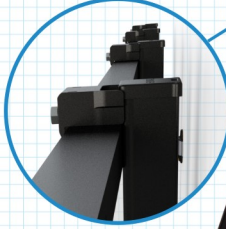

1/2 inch module spacing for efficiency.

Unirac-quality bonding that works both as mid and end clamps.