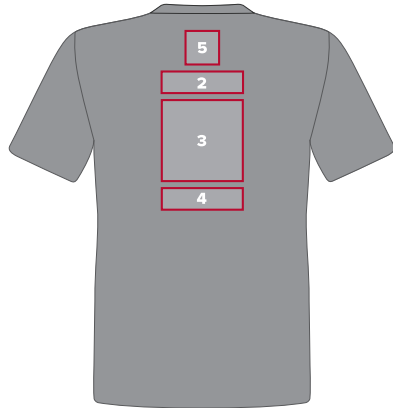

BRANDING

CUSTOM LOOK WITHOUT THE CUSTOM PRICE!

Check out our coordinating stock embroidery logos to create a cohesive aesthetic for your entire team!

LOCATIONS

APPAREL

TOP - FRONT

TOP - BACK

TOP - LEFT

TOP - RIGHT

MASK

BOTTOM - FRONT ONLY

1. LEFT CHEST

NUMBER - 2-INCH, 4-INCH
 NAME - 1-INCH
 LOGO - 3" X 3" MAX

3. CENTER

NUMBER - 4-INCH, 6-INCH, 8-INCH
 NAME - 2-INCH
 LOGO - 10" X 10" MAX

5. YOKE

NUMBER - 2-INCH, 4-INCH
 NAME - 1-INCH
 LOGO - 3" X 3" MAX

8/9. RIGHT/LEFT CENTER

NUMBER - 2-INCH, 4-INCH
 NAME - 1-INCH
 LOGO - 3" X 3" MAX

2. ABOVE NUMBER

NAME - 1-INCH, 2-INCH
 LOGO - 3"H X 9"W MAX

4. BELOW NUMBER

NAME - 1-INCH, 2-INCH
 LOGO - 3"H X 9"W MAX

6/7. LEFT/RIGHT SLEEVE*

NUMBER - 2-INCH
 NAME - 1-INCH
 LOGO - 3" X 3" MAX

10/11. RIGHT/LEFT LEG

NUMBER - 2-INCH, 4-INCH
 NAME - 1-INCH
 LOGO - 3" X 3" MAX

* PLACEMENT AVAILABILITY VARIES BY ITEM - OUR PRODUCTION TEAM WILL SEND YOU A PROOF FOR APPROVAL BEFORE PRINTING YOUR ORDER