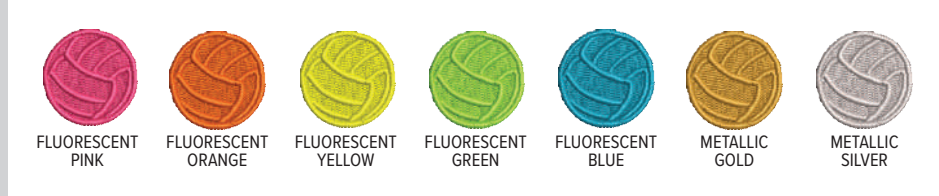

COLORS

STOCK

SPECIALTY

FONTS

LEGACY

STOCK

MATCH YOUR GEAR