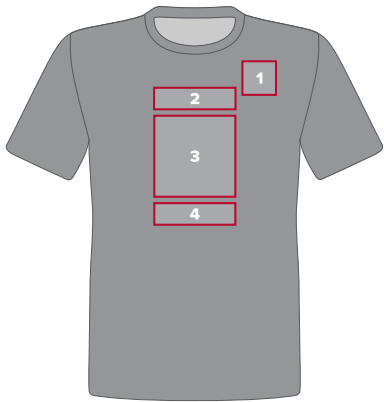

LOGOS

STOCK

LEFT CHEST/BACK YOKE

FULL FRONT/BACK

LOGO ONE

LOGO TWO

LOGO THREE

LOGO FOUR

OPTION 1

OPTION 2

LOGOS

STOCK

	LEFT CHEST/BACK YOKE	FULL FRONT/BACK
LOGO FIVE		
LOGO SIX		
LOGO SEVEN		
	<p>SELECT YOUR ICON (PICK ONE): 1 STATE (AS SHOWN) 2 SHAPE (STAR, HEART, ETC.) 3 SUBMIT YOUR MASCOT</p>	
LOGO EIGHT		
CUSTOM	<p>ALREADY HAVE A LOGO? WE CAN PRINT THOSE TOO! JUST SUBMIT YOUR LOGO IN ANY OF OUR ACCEPTED FILE TYPES (accepted file types: .ai, .pdf, .jpg, .png, .svg, .psd)</p>	

BRANDING

CUSTOM LOOK WITHOUT THE CUSTOM PRICE!

Check out our coordinating stock embroidery logos to create a cohesive aesthetic for your entire team!

LOCATIONS

APPAREL

TOP - FRONT

TOP - BACK

TOP - LEFT

TOP - RIGHT

MASK

BOTTOM - FRONT ONLY

1. LEFT CHEST

NUMBER - 2-INCH, 4-INCH
 NAME - 1-INCH
 LOGO - 3" X 3" MAX

3. CENTER

NUMBER - 4-INCH, 6-INCH, 8-INCH
 NAME - 2-INCH
 LOGO - 10" X 10" MAX

5. YOKE