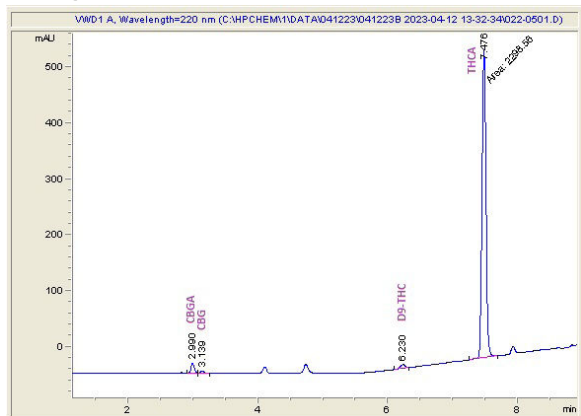

High lyfe LLC

Sample 614-041123-031
THC-A Kief Pre-Roll Sugar Cake - Sativa
Sample Submitted: 04-11-2023; Report Date: 04-13-2023

THC-A Kief Pre-Roll Sugar Cake - Sativa

Plant Material: Flower

Chromatogram

Cannabinoid Profile

Cannabinoid Profile by HPLC

0.25%

Delta-9-THC

0.00%

CBD

22.02%

Total Cannabinoids

| Cannabinoid | % wt | mg/g |
|-----------------------------|--------------|--------------|
| CBGA | 0.36 | 3.6 |
| CBG | 0.18 | 1.8 |
| Delta-9-THC | 0.25 | 2.5 |
| THCA | 21.23 | 212.3 |
| Total Cannabinoids | 22.02 | 220.2 |
| Calculated CBD Yield | 0.00 | 0.00 |

Calculated Maximum CBD Yield = CBD + 0.877 * CBDA

Marin Analytics, LLC

250 Bel Marin Keys Blvd, Suite D4
Novato, CA 94949

415-936-6477 / sarabiancalana1@gmail.com

Chief Scientist