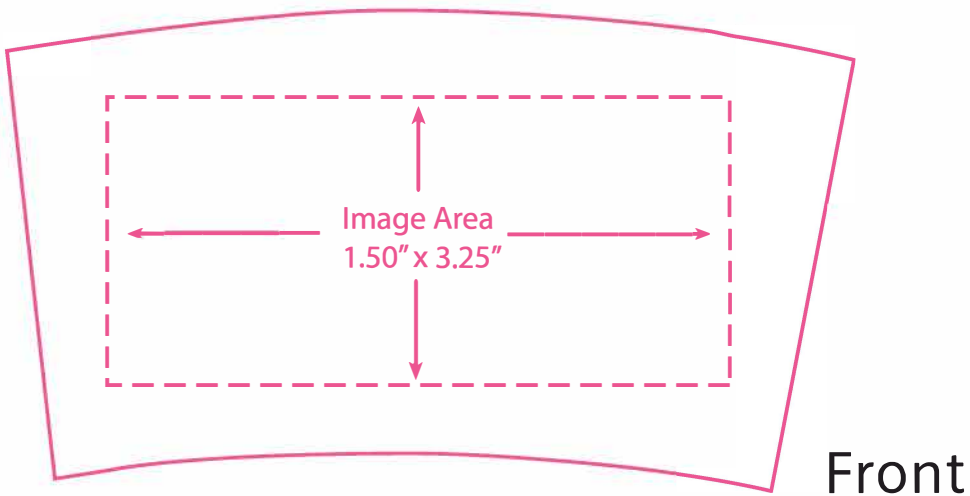

Template

8oz Spot Color Sleeve

IMAGE AREA:

Front dimensions of the printing area is 1.75" X 3.75"

Back dimensions of the printing area is 1.75" X 2.0"

ACCEPTED ART FILES:

Black on white artwork in eps, pdf, and high quality jpgs. 300 dpi and above is recommended.

SUPPLIED ARTWORK:

Screened areas, photoshopped bevels or shadow effects do not reproduce well. Line art produces the best results.

IF YOU DO NOT HAVE ARTWORK:

Artwork services are available at additional rates. Please email art@PrintedCoffeeCupSleeves.com for further information.