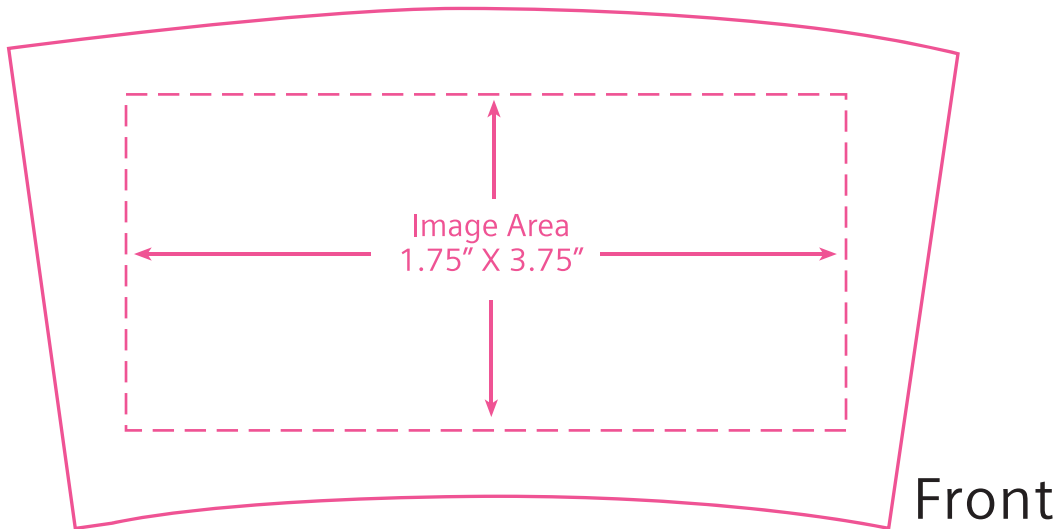

Template

12-20oz Spot Color Sleeve

Front

Back

IMAGE AREA:

Front dimensions of the printing area is 1.75" X 3.75"

Back dimensions of the printing area is 1.75" X 2.0"

ACCEPTED ART FILES:

Black on white artwork in eps, pdf, and high quality jpgs. 300 dpi and above is recommended.

SUPPLIED ARTWORK:

Screened areas, photoshopped bevels or shadow effects do not reproduce well. Line art produces the best results.