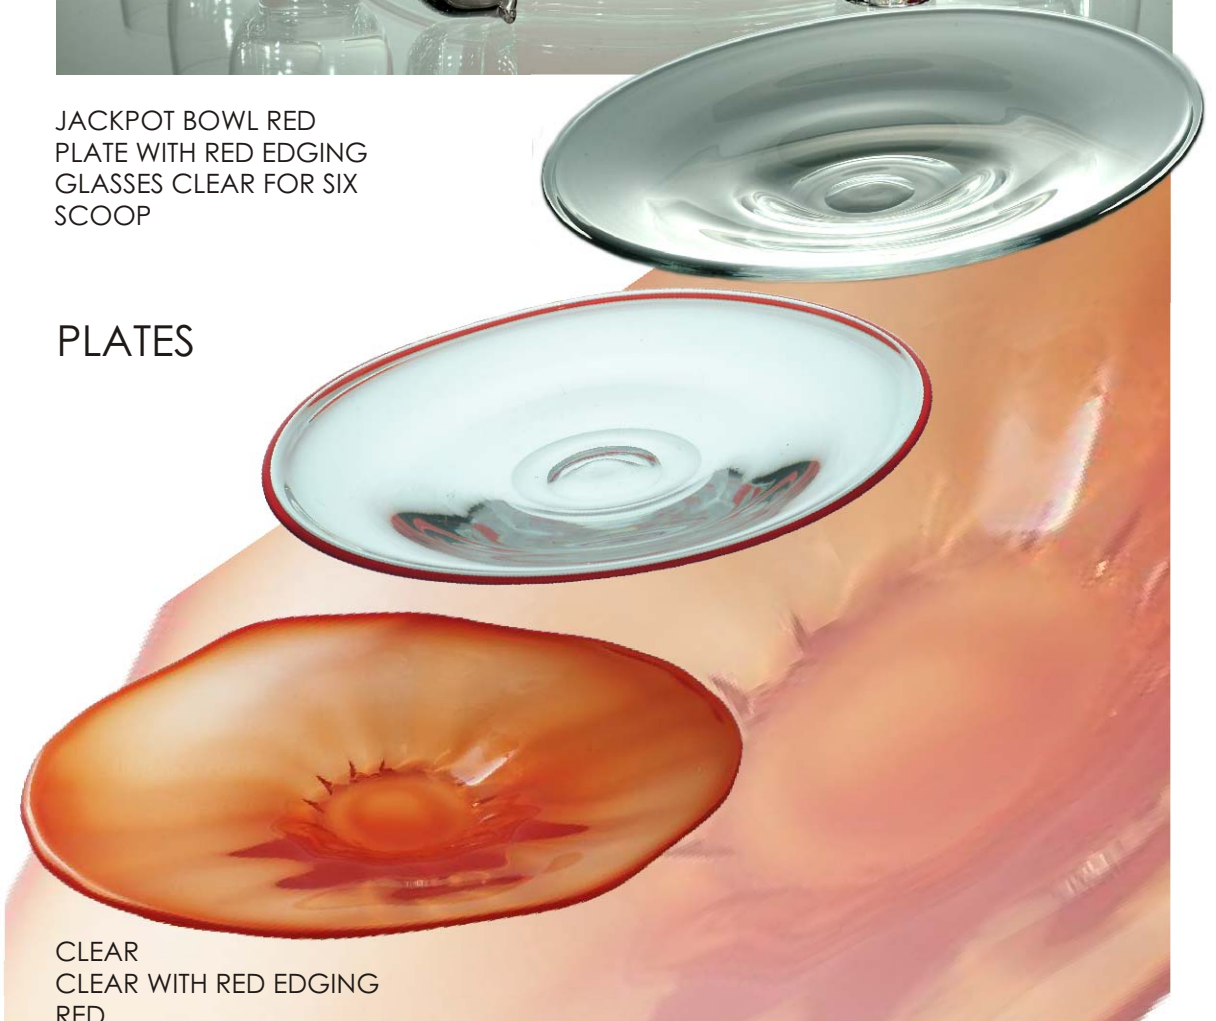

PLATES

CLEAR
CLEAR WITH RED EDGING
RED