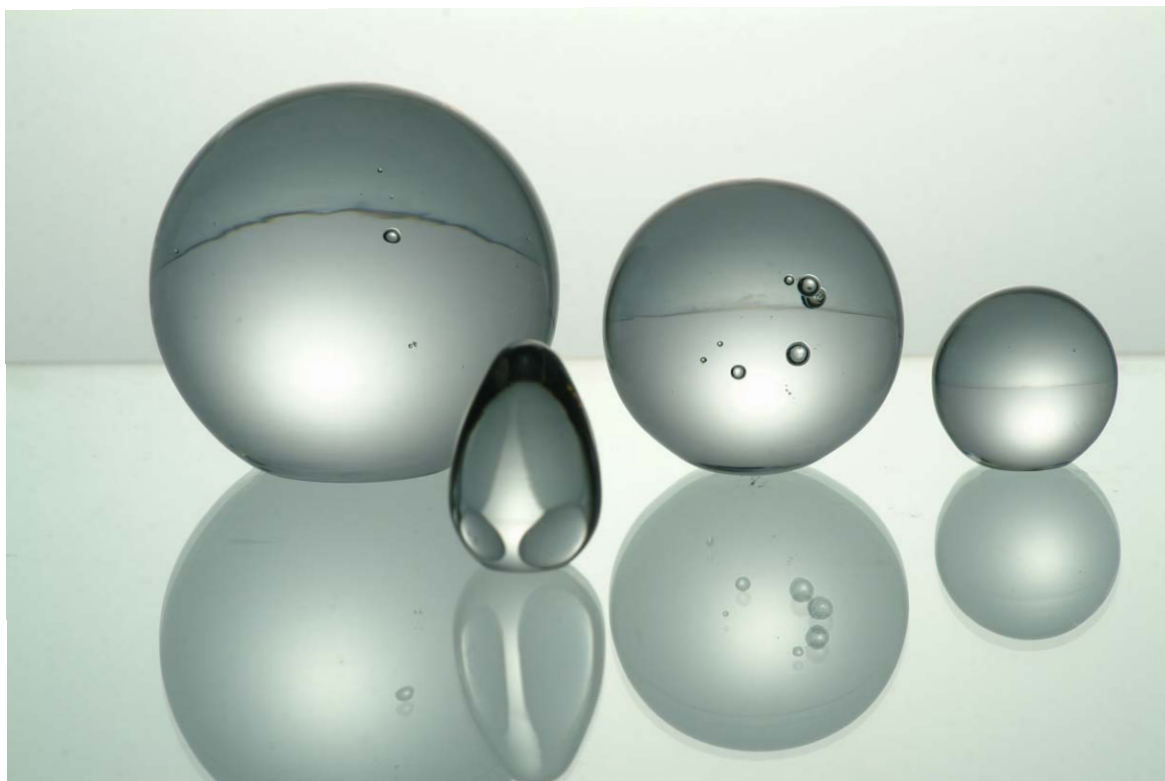

## SOPHIA SNAPS

GREEN BLUE BASE  
RED BLUE BASE  
YELLOW BLUE BASE  
WHITE BLUE BASE

EGGCUP

EGGCUP

PAPERWEIGHTS  
LARGE - MEDIUM - SMALL

CLEAR

PAPERWEIGHTS  
LARGE - MEDIUM - SMALL

PAPERWEIGHTS  
LARGE - MEDIUM