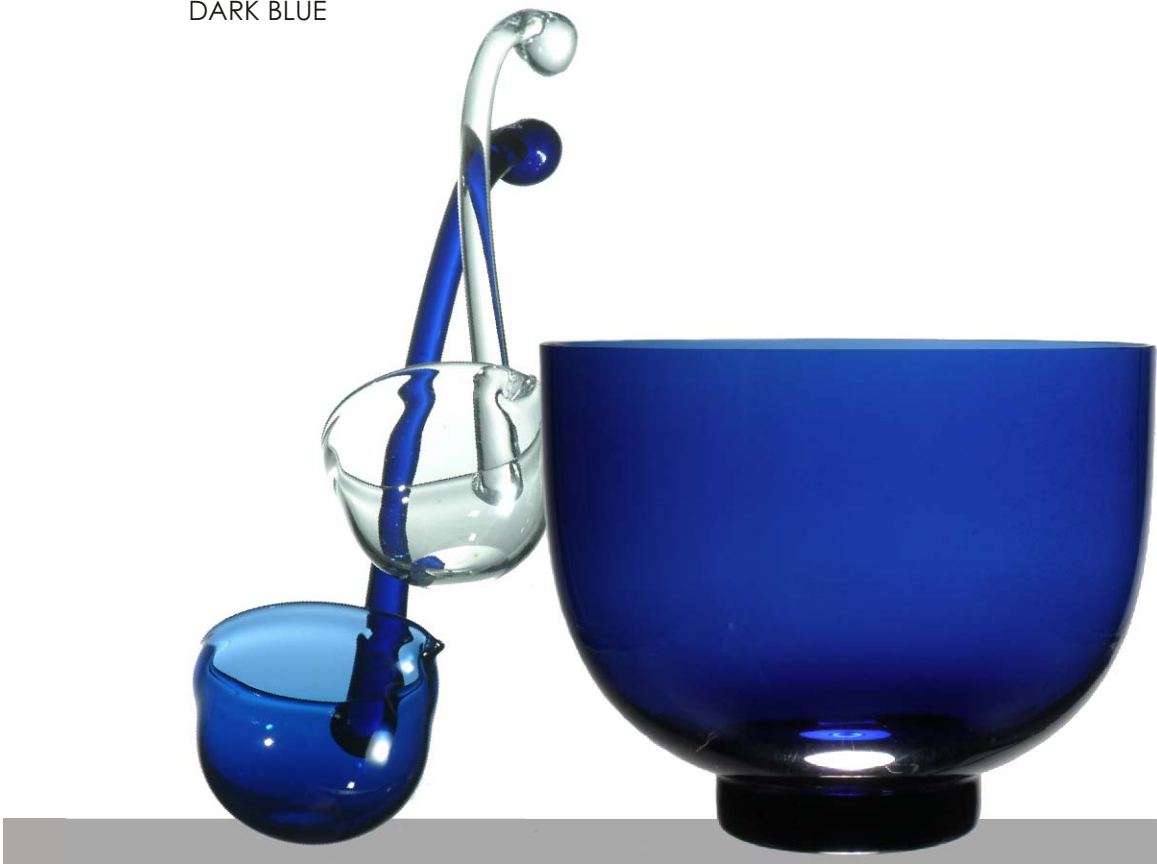

JACKPOT BOWL

CLEAR  
BLUE

## JUICE JUG

CLEAR

LIGHT BLUE

BOWL SET AND SCOOP

CLEAR  
DARK BLUE

## BOWL SET

JACKPOT BOWL RED  
PLATE WITH RED EDGING  
GLASSES CLEAR FOR SIX  
SCOOP