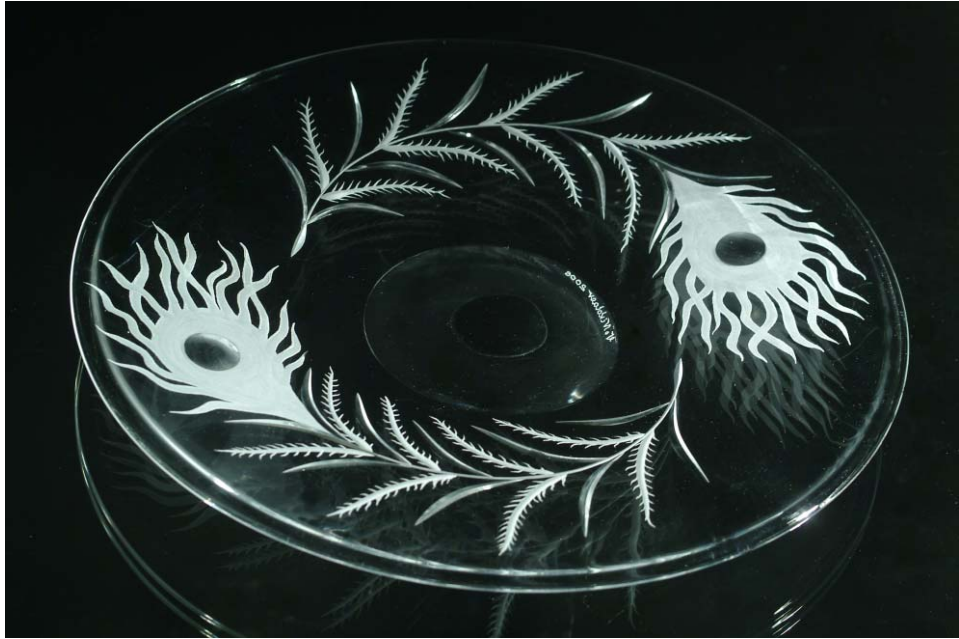

## SOUND OF MELODY BOWL AND GLASSES

BOWL SET WITH PLATE AND GLASSES

CLEAR  
BLUE

VASE ONCE

VASE FLORA  
CLEAR FROSTED HAND-CUT

VASE LILY OF THE VALLEY  
CLEAR FROSTED HAND-ENGRAVED

## VASE LILY OF THE VALLEY

CLEAR HANDENGRAVED  
LARGE - MEDIUM

## VASE ICE-FLOWER

CLEAR FROSTED HAND-CUT

VASE SNOWDROP  
CLEAR FROSTEDHAND-ENGRAVED

PLATE OSTRICH  
CLEAR HAND ENGRAVED

MARTINI GLASS

JOHANNES GLASS

Glasstone produces handmade glass,  
therefore slight variations in colour may occur.