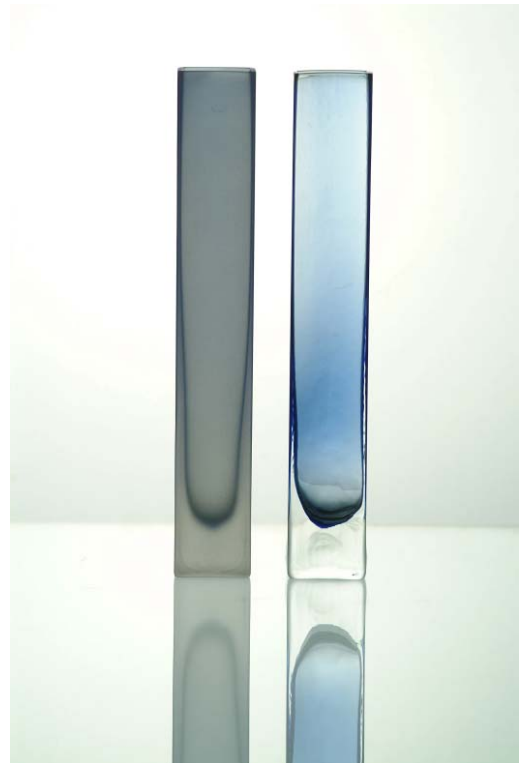

CLEAR

GREEN

HANSA VASE  
BASIC VASE

CLEAR

BLUE

VASE SQUARED  
LARGE - MEDIUM - SMALL

CLEAR  
LIGHT BLUE  
LIGHT GREEN  
FROSTED

VASE STRAIGHT