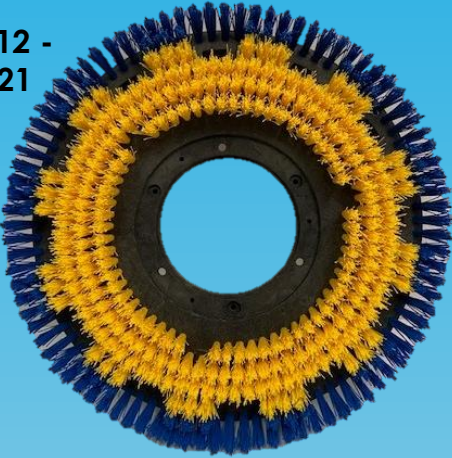

# CARPET CARE BRUSHES

**#660612 -  
660621**

- Preferred for low nap carpets.
- More aggressive than nylon.
- Blue outer .030" rows carry the buffer weight.
- Yellow, softer inner .020" rows do the scrubbing.
- Brush block has a 1" riser & shower feed holes.
- Order Carpet Glide Plate Separately
- Available in sizes 12" thru 20".

**#660712 -  
660721**

- Outer .030" nylon bristle rows carry the weight of your buffer.
- Inner .020" nylon bristle rows soften when wet for gentle scrubbing.
- Brush block has a 1" riser & shower feed holes.
- Available in sizes: 11" thru 21"

**#480118**

- 18" wide carpet rake brush with 2 rows of black poly bristle is a popular aid to carpet steam cleaning.
- Bristles loosen and lift soils for wet vacuum pickup.
- Wood block accepts any threaded handle.
- Packed 12/ctn.

**#491007**

- Hand-held spotting brush filled with 5/8" trim white nylon.
- Remove spots from clothes, fabrics, & carpets.
- Excellent for tamping.
- Packed 12/ctn.

2375 BUTTON GWINNETT DRIVE  
SUITE 300  
DORAVILLE, GA 30340  
SALES@BETTERBRUSHPRODUCTS.COM  
770-446-2429