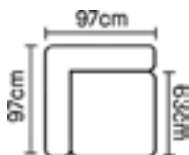

MODULAR SOFA PIECES

CORNER (CNR) \$1300

Dimensions - 97cm W x 97cm D x 82cm BH x 41cm SH

Weight - 35kgs (approx)

ARMLESS SEATER (AS) \$990

Dimensions - 90cm W x 97cm D x 82cm BH x 41cm SH

Weight - 28kgs (approx)

OTTOMAN (OTM) \$550

Dimensions - 90cm W x 63cm D x 41cm BH x 41cm SH

Weight - 24kgs (approx)

CHAISE (CHS) \$1490

Dimensions - 90cm W x 157cm D x 82cm BH x 41cm SH

Weight - 41kgs (approx)

SIDE VIEW

BACK VIEW

Overall Dimensions - 270cm W x 97cm D x 82cm BH

Combination - AS x 2 + CHS

3 PIECE WITH CORNERS \$3,590

Overall Dimensions - 284cm W x 97cm D x 82cm BH

Combination - CNR x 2 + AS

2 PIECE WITH CORNER + CHAISE \$3,780

Overall Dimensions - 277cm W x 97cm D x 82cm BH

Combination - CNR + AS + CHS

4 PIECE WITH CORNERS \$4,580

Overall Dimensions - 374cm W x 97cm D x 82cm BH

Combination - CNR x 2 + AS x 2

Explore our classic configurations or speak to our team about creating your dream sofa.