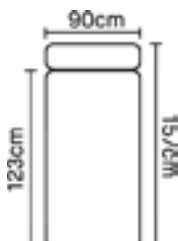

MODULAR SOFA PIECES

CORNER (CNR) \$1300

Dimensions - 97cm W x 97cm D x 82cm BH x 41cm SH

Weight - 35kgs (approx)

ARMLESS SEATER (AS) \$990

Dimensions - 90cm W x 97cm D x 82cm BH x 41cm SH

Weight - 28kgs (approx)

OTTOMAN (OTM) \$550

Dimensions - 90cm W x 63cm D x 41cm BH x 41cm SH

Weight - 24kgs (approx)

CHAISE (CHS) \$1490

Dimensions - 90cm W x 157cm D x 82cm BH x 41cm SH

Weight - 41kgs (approx)

SIDE VIEW

BACK VIEW

CONFIGURATIONS

2 PIECE ARMLESS \$1,980

Overall Dimensions - 180cm W x 97cm D x 82cm BH

Combination - AS x 2

3 PIECE ARMLESS \$2,970

Overall Dimensions - 270cm W x 97cm D x 82cm BH

Combination - AS x 3

2 PIECE + CHAISE \$3,470

Overall Dimensions - 270cm W x 97cm D x 82cm BH

Combination - AS x 2 + CHS

3 PIECE WITH CORNERS \$3,590

Overall Dimensions - 284cm W x 97cm D x 82cm BH

Combination - CNR x 2 + AS

2 PIECE WITH CORNER + CHAISE \$3,780