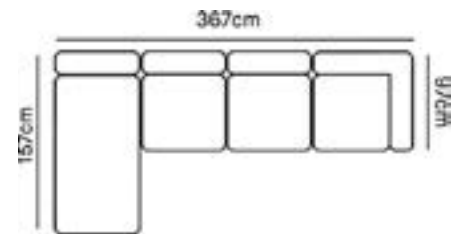

Overall Dimensions - 270cm W x 97cm D x 82cm BH

Combination - AS x 2 + CHS

3 PIECE WITH CORNERS \$3,590

Overall Dimensions - 284cm W x 97cm D x 82cm BH

Combination - CNR x 2 + AS

2 PIECE WITH CORNER + CHAISE \$3,780

Overall Dimensions - 277cm W x 97cm D x 82cm BH

Combination - CNR + AS + CHS

4 PIECE WITH CORNERS \$4,580

Overall Dimensions - 374cm W x 97cm D x 82cm BH

Combination - CNR x 2 + AS x 2

Explore our classic configurations or speak to our team about creating your dream sofa.

Roommate Sofa

fenton&fenton

CONFIGURATIONS CONTINUED

3 PIECE WITH CORNER + CHAISE \$4,770

Overall Dimensions - 367cm W x 97cm D x 82 cm BH

Combination - CHS + AS x2 + CNR

5 PIECE L-SHAPE ARMLESS \$5,260

Overall Dimensions - 277cm W x 97cm D x 82cm BH

Combination - AS x4 + CNR

5 PIECE L-SHAPE + CHAISE \$6,750

Overall Dimensions - 367cm W x 97cm D x 82cm BH

Combination - CHS + AS x4 + CNR

5 PIECE L-SHAPE + CHAISE + OTTOMAN \$7,300

Overall Dimensions - 367cm W x 97cm D x 82cm BH