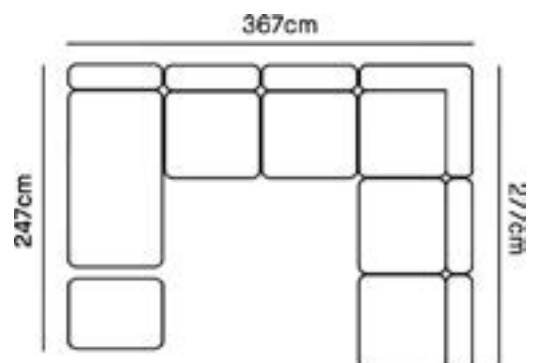

5 PIECE L-SHAPE + CHAISE + OTTOMAN $7,300

Overall Dimensions - 367cm W x 97cm D x 82cm BH

Combination - CHS + OTM + AS x2 + CNR

Explore our classic configurations or speak to our team about creating your dream sofa.