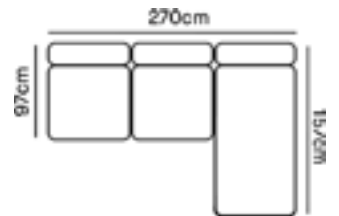

MODULAR SOFA PIECES

CORNER (CNR) \$1300

Dimensions - 97cm W x 97cm D x 82cm BH x 41cm SH

Weight - 35kgs (approx)

ARMLESS SEATER (AS) \$990

Dimensions - 90cm W x 97cm D x 82cm BH x 41cm SH

Weight - 28kgs (approx)

OTTOMAN (OTM) \$550

Dimensions - 90cm W x 63cm D x 41cm BH x 41cm SH

Weight - 24kgs (approx)

CHAISE (CHS) \$1490

Dimensions - 90cm W x 157cm D x 82cm BH x 41cm SH

Weight - 41kgs (approx)

SIDE VIEW

BACK VIEW

CONFIGURATIONS

2 PIECE ARMLESS \$1,980

Overall Dimensions - 180cm W x 97cm D x 82cm BH

Combination - AS x 2

3 PIECE ARMLESS \$2,970

Overall Dimensions - 270cm W x 97cm D x 82cm BH

Combination - AS x 3

2 PIECE + CHAISE \$3,470

Overall Dimensions - 270cm W x 97cm D x 82cm BH

Combination - AS x 2 + CHS

3 PIECE WITH CORNERS \$3,590

Overall Dimensions - 284cm W x 97cm D x 82cm BH

Combination - CNR x 2 + AS

2 PIECE WITH CORNER + CHAISE \$3,780