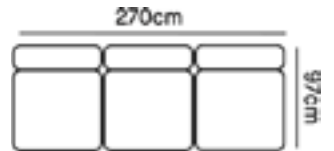

MODULAR SOFA PIECES

CORNER (CNR) \$1300

Dimensions - 97cm W x 97cm D x 82cm BH x 41cm SH

Weight - 35kgs (approx)

ARMLESS SEATER (AS) \$990

Dimensions - 90cm W x 97cm D x 82cm BH x 41cm SH

Weight - 28kgs (approx)

OTTOMAN (OTM) \$550

Dimensions - 90cm W x 63cm D x 41cm BH x 41cm SH

Weight - 24kgs (approx)

CHAISE (CHS) \$1490

Dimensions - 90cm W x 157cm D x 82cm BH x 41cm SH

Weight - 41kgs (approx)

SIDE VIEW

BACK VIEW

CONFIGURATIONS

2 PIECE ARMLESS \$1,980

Overall Dimensions - 180cm W x 97cm D x 82cm BH

Combination - AS x 2

3 PIECE ARMLESS \$2,970

Overall Dimensions - 270cm W x 97cm D x 82cm BH

Combination - AS x 3

2 PIECE + CHAISE \$3,470

Overall Dimensions - 270cm W x 97cm D x 82cm BH

Combination - AS x 2 + CHS

3 PIECE WITH CORNERS \$3,590

Overall Dimensions - 284cm W x 97cm D x 82cm BH

Combination - CNR x 2 + AS

2 PIECE WITH CORNER + CHAISE \$3,780