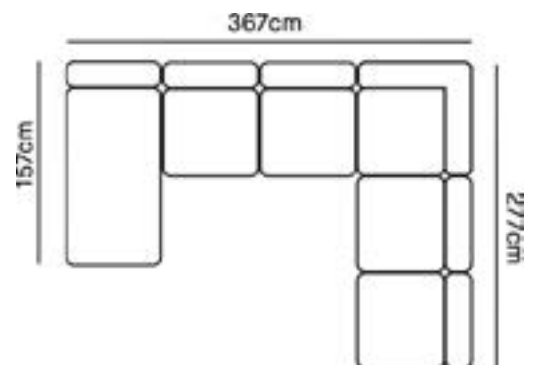

Overall Dimensions - 270cm W x 97cm D x 82cm BH

Combination - AS x 2 + CHS

3 PIECE WITH CORNERS \$3,590

Overall Dimensions - 284cm W x 97cm D x 82cm BH

Combination - CNR x 2 + AS

2 PIECE WITH CORNER + CHAISE \$3,780

Overall Dimensions - 277cm W x 97cm D x 82cm BH

Combination - CNR + AS + CHS

4 PIECE WITH CORNERS \$4,580

Overall Dimensions - 374cm W x 97cm D x 82cm BH

Combination - CNR x 2 + AS x 2

Explore our classic configurations or speak to our team about creating your dream sofa.

Roommate Sofa

fenton&fenton

CONFIGURATIONS CONTINUED

3 PIECE WITH CORNER + CHAISE \$4,770

Overall Dimensions - 367cm W x 97cm D x 82 cm BH

Combination - CHS + AS x2 + CNR

5 PIECE L-SHAPE ARMLESS \$5,260

Overall Dimensions - 277cm W x 97cm D x 82cm BH

Combination - AS x4 + CNR

5 PIECE L-SHAPE + CHAISE \$6,750

Overall Dimensions - 367cm W x 97cm D x 82cm BH

Combination - CHS + AS x4 + CNR

5 PIECE L-SHAPE + CHAISE + OTTOMAN \$7,300

Overall Dimensions - 367cm W x 97cm D x 82cm BH