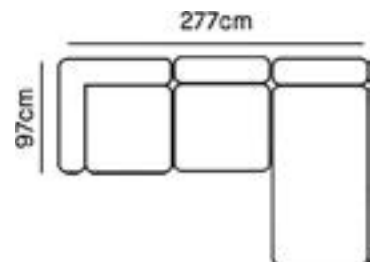

OTTOMAN (OTM) \$550

Dimensions - 90cm W x 63cm D x 41cm BH x 41cm SH

Weight - 24kgs (approx)

CHAISE (CHS) \$1490

Dimensions - 90cm W x 157cm D x 82cm BH x 41cm SH

Weight - 41kgs (approx)

SIDE VIEW

BACK VIEW

CONFIGURATIONS

2 PIECE ARMLESS \$1,980

Overall Dimensions - 180cm W x 97cm D x 82cm BH

Combination - AS x 2

3 PIECE ARMLESS \$2,970

Overall Dimensions - 270cm W x 97cm D x 82cm BH

Combination - AS x 3

2 PIECE + CHAISE \$3,470

Overall Dimensions - 270cm W x 97cm D x 82cm BH

Combination - AS x 2 + CHS

3 PIECE WITH CORNERS \$3,590

Overall Dimensions - 284cm W x 97cm D x 82cm BH

Combination - CNR x 2 + AS

2 PIECE WITH CORNER + CHAISE \$3,780

Overall Dimensions - 277cm W x 97cm D x 82cm BH

Combination - CNR + AS + CHS

4 PIECE WITH CORNERS \$4,580

Overall Dimensions - 374cm W x 97cm D x 82cm BH

Combination - CNR x 2 + AS x 2

Explore our classic configurations or speak to our team about creating your dream sofa.