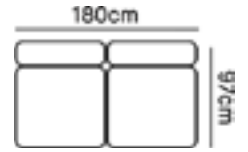

MODULAR SOFA PIECES

CORNER (CNR) \$1300

Dimensions - 97cm W x 97cm D x 82cm BH x 41cm SH

Weight - 35kgs (approx)

ARMLESS SEATER (AS) \$990

Dimensions - 90cm W x 97cm D x 82cm BH x 41cm SH

Weight - 28kgs (approx)

OTTOMAN (OTM) \$550

Dimensions - 90cm W x 63cm D x 41cm BH x 41cm SH

Weight - 24kgs (approx)

CHAISE (CHS) \$1490

Dimensions - 90cm W x 157cm D x 82cm BH x 41cm SH

Weight - 41kgs (approx)

SIDE VIEW

BACK VIEW

CONFIGURATIONS

2 PIECE ARMLESS \$1,980

Overall Dimensions - 180cm W x 97cm D x 82cm BH

Combination - AS x 2

3 PIECE ARMLESS \$2,970

Overall Dimensions - 270cm W x 97cm D x 82cm BH

Combination - AS x 3

2 PIECE + CHAISE \$3,470

Overall Dimensions - 270cm W x 97cm D x 82cm BH

Combination - AS x 2 + CHS

3 PIECE WITH CORNERS \$3,590

Overall Dimensions - 284cm W x 97cm D x 82cm BH

Combination - CNR x 2 + AS

2 PIECE WITH CORNER + CHAISE \$3,780