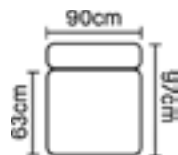

MODULAR SOFA PIECES

CORNER (CNR) \$1300

Dimensions - 97cm W x 97cm D x 82cm BH x 41cm SH

Weight - 35kgs (approx)

ARMLESS SEATER (AS) \$990

Dimensions - 90cm W x 97cm D x 82cm BH x 41cm SH

Weight - 28kgs (approx)

OTTOMAN (OTM) \$550

Dimensions - 90cm W x 63cm D x 41cm BH x 41cm SH

Weight - 24kgs (approx)

CHAISE (CHS) \$1490

Dimensions - 90cm W x 157cm D x 82cm BH x 41cm SH

Weight - 41kgs (approx)

SIDE VIEW

BACK VIEW

CONFIGURATIONS

2 PIECE ARMLESS \$1,980

Overall Dimensions - 180cm W x 97cm D x 82cm BH

Combination - AS x 2

3 PIECE ARMLESS \$2,970

Overall Dimensions - 270cm W x 97cm D x 82cm BH

Combination - AS x 3

2 PIECE + CHAISE \$3,470

Overall Dimensions - 270cm W x 97cm D x 82cm BH

Combination - AS x 2 + CHS

3 PIECE WITH CORNERS \$3,590

Overall Dimensions - 284cm W x 97cm D x 82cm BH

Combination - CNR x 2 + AS

2 PIECE WITH CORNER + CHAISE \$3,780