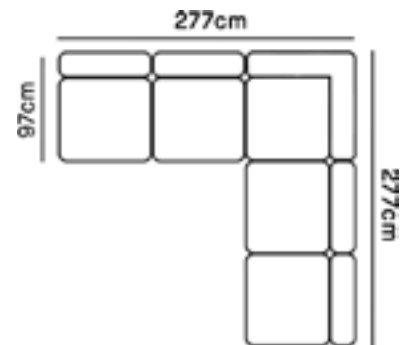

Overall Dimensions - 270cm W x 97cm D x 82cm BH

Combination - AS x 2 + CHS

3 PIECE WITH CORNERS \$3,590

Overall Dimensions - 284cm W x 97cm D x 82cm BH

Combination - CNR x 2 + AS

2 PIECE WITH CORNER + CHAISE \$3,780

Overall Dimensions - 277cm W x 97cm D x 82cm BH

Combination - CNR + AS + CHS

4 PIECE WITH CORNERS \$4,580

Overall Dimensions - 374cm W x 97cm D x 82cm BH

Combination - CNR x 2 + AS x 2

Explore our classic configurations or speak to our team about creating your dream sofa.

Roommate Sofa

fenton&fenton

CONFIGURATIONS CONTINUED

3 PIECE WITH CORNER + CHAISE \$4,770

Overall Dimensions - 367cm W x 97cm D x 82 cm BH

Combination - CHS + AS x2 + CNR

5 PIECE L-SHAPE ARMLESS \$5,260

Overall Dimensions - 277cm W x 97cm D x 82cm BH

Combination - AS x4 + CNR

5 PIECE L-SHAPE + CHAISE \$6,750

Overall Dimensions - 367cm W x 97cm D x 82cm BH

Combination - CHS + AS x4 + CNR

5 PIECE L-SHAPE + CHAISE + OTTOMAN \$7,300

Overall Dimensions - 367cm W x 97cm D x 82cm BH