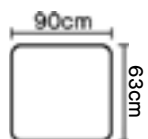

MODULAR SOFA PIECES

CORNER (CNR) \$1300

Dimensions - 97cm W x 97cm D x 82cm BH x 41cm SH

Weight - 35kgs (approx)

ARMLESS SEATER (AS) \$990

Dimensions - 90cm W x 97cm D x 82cm BH x 41cm SH

Weight - 28kgs (approx)

OTTOMAN (OTM) \$550

Dimensions - 90cm W x 63cm D x 41cm BH x 41cm SH

Weight - 24kgs (approx)

CHAISE (CHS) \$1490

Dimensions - 90cm W x 157cm D x 82cm BH x 41cm SH

Weight - 41kgs (approx)

SIDE VIEW

BACK VIEW

CONFIGURATIONS

2 PIECE ARMLESS \$1,980

Overall Dimensions - 180cm W x 97cm D x 82cm BH

Combination - AS x 2

3 PIECE ARMLESS \$2,970

Overall Dimensions - 270cm W x 97cm D x 82cm BH

Combination - AS x 3

2 PIECE + CHAISE \$3,470

Overall Dimensions - 270cm W x 97cm D x 82cm BH

Combination - AS x 2 + CHS

3 PIECE WITH CORNERS \$3,590

Overall Dimensions - 284cm W x 97cm D x 82cm BH

Combination - CNR x 2 + AS

2 PIECE WITH CORNER + CHAISE \$3,780