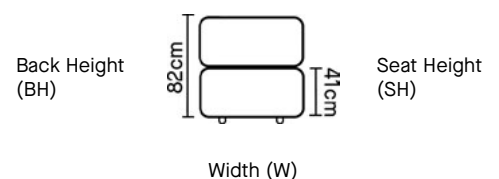

FABRIC DETAILS

GINGER

Fabric Type - Polyester
Composition - 88% Polyester, 10% Nylon, 2% Cotton
Durability - 25,000 rubs
Fabric Origin - China

FOREST

Fabric Type - Polyester
Composition - 88% Polyester, 10% Nylon, 2% Cotton
Durability - 25,000 rubs
Fabric Origin - China

ECRU

Fabric Type - Polyester
Composition - 88% Polyester, 10% Nylon, 2% Cotton
Durability - 25,000 rubs
Fabric Origin - China

MODULAR SOFA PIECES

CORNER (CNR) $1300

Dimensions - 97cm W x 97cm D x 82cm BH x 41cm SH
Weight - 35kgs (approx)

ARMLESS SEATER (AS) $990

Dimensions - 90cm W x 97cm D x 82cm BH x 41cm SH
Weight - 28kgs (approx)

OTTOMAN (OTM) $550

Dimensions - 90cm W x 90cm D x 41cm BH x 41cm SH
Weight - 24kgs (approx)

CHAISE (CHS) $1490

Dimensions - 90cm W x 157cm D x 82cm BH x 41cm SH
Weight - 41kgs (approx)

For more colour options contact
hello@fentonandfenton.com.au

SIDE VIEW

BACK VIEW