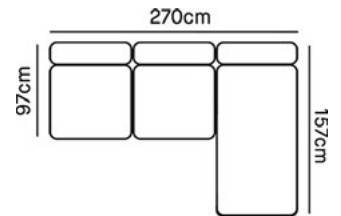

### CORNER (CNR) \$1300

Dimensions - 97cm W x 97cm D x 82cm BH x 41cm SH  
 Weight - 35kgs (approx)

### 2 PIECE ARMLESS \$1,980

Overall Dimensions - 180cm W x 97cm D x 82cm BH

Combination - AS x 2

### 3 PIECE ARMLESS \$2,970

Overall Dimensions - 270cm W x 97cm D x 82cm BH

Combination - AS x 3

### 2 PIECE + CHAISE \$3,470

Overall Dimensions - 270cm W x 97cm D x 82cm BH

Combination - AS x 2 + CHS