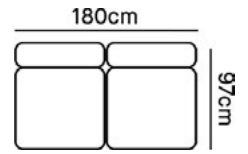

### CORNER (CNR) \$1300

Dimensions - 97cm W x 97cm D x 82cm BH x 41cm SH  
 Weight - 35kgs (approx)

### OTTOMAN (OTM) \$550

Dimensions - 90cm W x 90cm D x 41cm BH x 41cm SH  
 Weight - 24kgs (approx)

### CHAISE (CHS) \$1490

Dimensions - 90cm W x 157cm D x 82cm BH x 41cm SH  
 Weight - 41kgs (approx)

For more colour options contact  
[hello@fentonandfenton.com.au](mailto:hello@fentonandfenton.com.au)

### 2 PIECE ARMLESS \$1,980

Overall Dimensions - 180cm W x 97cm D x 82cm BH

Combination - AS x 2