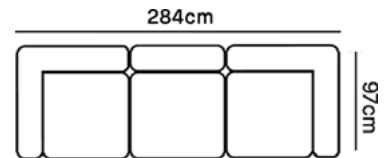

### CORNER (CNR) \$1300

Dimensions - 97cm W x 97cm D x 82cm BH x 41cm SH  
 Weight - 35kgs (approx)

### 3 PIECE ARMLESS \$2,970

Overall Dimensions - 270cm W x 97cm D x 82cm BH

Combination - AS x 3

### 2 PIECE + CHAISE \$3,470

Overall Dimensions - 270cm W x 97cm D x 82cm BH

Combination - AS x 2 + CHS

### 3 PIECE WITH CORNERS \$3,590

Overall Dimensions - 284cm W x 97cm D x 82cm BH

Combination - CNR x 2 + AS