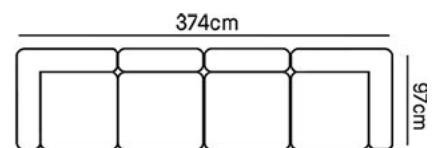

### 2 PIECE WITH CORNER + CHAISE \$3,780

Overall Dimensions - 277cm W x 97cm D x 82cm BH

Combination - CNR + AS + CHS

### 4 PIECE WITH CORNERS \$4,580

Overall Dimensions - 374cm W x 97cm D x 82cm BH

Combination - CNR x 2 + AS x 2

Explore our classic configurations or speak to our team about creating your dream sofa.