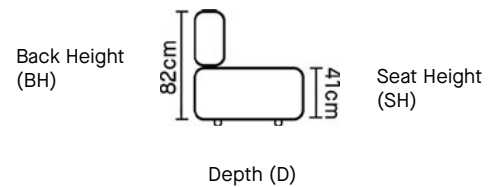

FABRIC DETAILS

GINGER

Fabric Type - Polyester
Composition - 88% Polyester, 10% Nylon, 2% Cotton
Durability - 25,000 rubs
Fabric Origin - China

FOREST

Fabric Type - Polyester
Composition - 88% Polyester, 10% Nylon, 2% Cotton
Durability - 25,000 rubs
Fabric Origin - China

ECRU

Fabric Type - Polyester
Composition - 88% Polyester, 10% Nylon, 2% Cotton
Durability - 25,000 rubs
Fabric Origin - China

MODULAR SOFA PIECES

CORNER (CNR) $1300

Dimensions - 97cm W x 97cm D x 82cm BH x 41cm SH
Weight - 35kgs (approx)

ARMLESS SEATER (AS) $990

Dimensions - 90cm W x 97cm D x 82cm BH x 41cm SH
Weight - 28kgs (approx)

OTTOMAN (OTM) $550

Dimensions - 90cm W x 90cm D x 41cm BH x 41cm SH
Weight - 24kgs (approx)

CHAISE (CHS) $1490

Dimensions - 90cm W x 157cm D x 82cm BH x 41cm SH
Weight - 41kgs (approx)

For more colour options contact
hello@fentonandfenton.com.au

SIDE VIEW

BACK VIEW