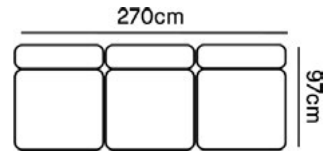

### CORNER (CNR) \$1300

Dimensions - 97cm W x 97cm D x 82cm BH x 41cm SH  
 Weight - 35kgs (approx)

### 2 PIECE ARMLESS \$1,980

Overall Dimensions - 180cm W x 97cm D x 82cm BH

Combination - AS x 2

### 3 PIECE ARMLESS \$2,970

Overall Dimensions - 270cm W x 97cm D x 82cm BH

Combination - AS x 3