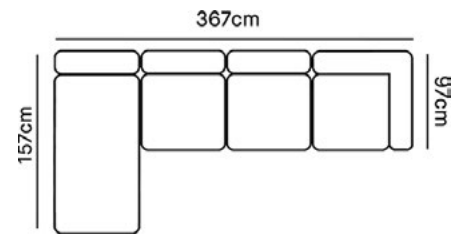

Roommate Sofa

fenton&fenton

CONFIGURATIONS CONTINUED

3 PIECE WITH CORNER + CHAISE $4,770

Overall Dimensions - 367cm W x 97cm D x 82 cm BH

Combination - CHS + AS x2 + CNR