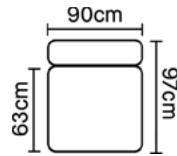

### CORNER (CNR) \$1300

Dimensions - 97cm W x 97cm D x 82cm BH x 41cm SH  
 Weight - 35kgs (approx)

### ARMLESS SEATER (AS) \$990

Dimensions - 90cm W x 97cm D x 82cm BH x 41cm SH  
 Weight - 28kgs (approx)

### OTTOMAN (OTM) \$550

Dimensions - 90cm W x 90cm D x 41cm BH x 41cm SH  
 Weight - 24kgs (approx)