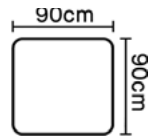

### CORNER (CNR) \$1300

Dimensions - 97cm W x 97cm D x 82cm BH x 41cm SH  
 Weight - 35kgs (approx)

### ARMLESS SEATER (AS) \$990

Dimensions - 90cm W x 97cm D x 82cm BH x 41cm SH  
 Weight - 28kgs (approx)

### OTTOMAN (OTM) \$550

Dimensions - 90cm W x 90cm D x 41cm BH x 41cm SH  
 Weight - 24kgs (approx)