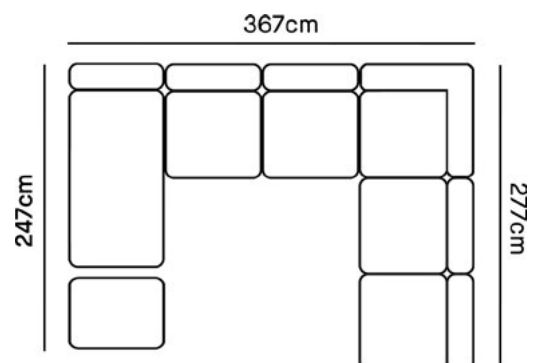

### CORNER (CNR) \$1300

Dimensions - 97cm W x 97cm D x 82cm BH x 41cm SH  
 Weight - 35kgs (approx)

### 5 PIECE L-SHAPE ARMLESS \$5,260

Overall Dimensions - 277cm W x 97cm D x 82cm BH

Combination - AS x4 + CNR

### 5 PIECE L-SHAPE + CHAISE \$6,750

Overall Dimensions - 367cm W x 97cm D x 82cm BH

Combination - CHS + AS x4 + CNR

### 5 PIECE L-SHAPE + CHAISE + OTTOMAN \$7,300

Overall Dimensions - 367cm W x 97cm D x 82cm BH

Combination - CHS + OTM + AS x2 + CNR

Explore our classic configurations or speak to our team about creating your dream sofa.