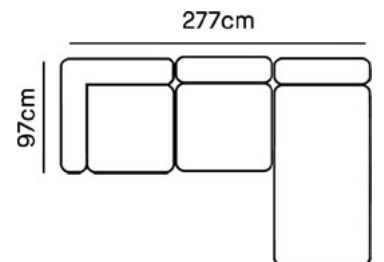

### CORNER (CNR) \$1300

Dimensions - 97cm W x 97cm D x 82cm BH x 41cm SH  
 Weight - 35kgs (approx)

### 2 PIECE + CHAISE \$3,470

Overall Dimensions - 270cm W x 97cm D x 82cm BH

Combination - AS x 2 + CHS

### 3 PIECE WITH CORNERS \$3,590

Overall Dimensions - 284cm W x 97cm D x 82cm BH

Combination - CNR x 2 + AS

### 2 PIECE WITH CORNER + CHAISE \$3,780

Overall Dimensions - 277cm W x 97cm D x 82cm BH

Combination - CNR + AS + CHS