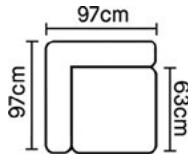

### CORNER (CNR) \$1300

Dimensions - 97cm W x 97cm D x 82cm BH x 41cm SH  
 Weight - 35kgs (approx)

### ARMLESS SEATER (AS) \$990

Dimensions - 90cm W x 97cm D x 82cm BH x 41cm SH  
 Weight - 28kgs (approx)

### OTTOMAN (OTM) \$550

Dimensions - 90cm W x 90cm D x 41cm BH x 41cm SH  
 Weight - 24kgs (approx)