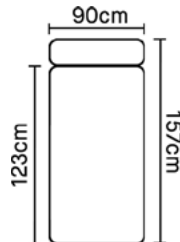

### CORNER (CNR) \$1300

Dimensions - 97cm W x 97cm D x 82cm BH x 41cm SH  
 Weight - 35kgs (approx)

### ARMLESS SEATER (AS) \$990

Dimensions - 90cm W x 97cm D x 82cm BH x 41cm SH  
 Weight - 28kgs (approx)

### OTTOMAN (OTM) \$550

Dimensions - 90cm W x 90cm D x 41cm BH x 41cm SH  
 Weight - 24kgs (approx)

### CHAISE (CHS) \$1490

Dimensions - 90cm W x 157cm D x 82cm BH x 41cm SH  
 Weight - 41kgs (approx)

For more colour options contact  
[hello@fentonandfenton.com.au](mailto:hello@fentonandfenton.com.au)