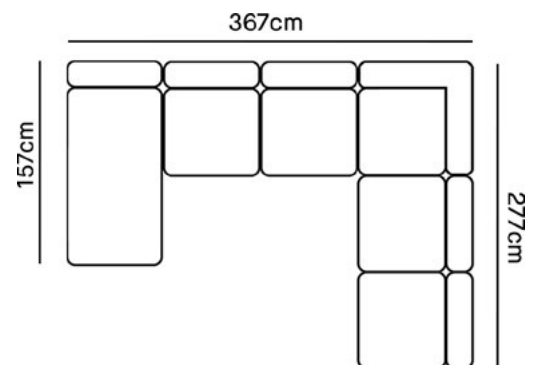

5 PIECE L-SHAPE + CHAISE $6,750

Overall Dimensions - 367cm W x 97cm D x 82cm BH

Combination - CHS + AS x4 + CNR