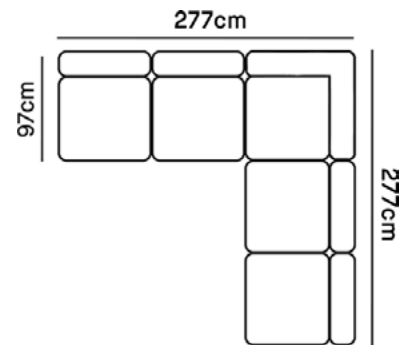

### CORNER (CNR) \$1300

Dimensions - 97cm W x 97cm D x 82cm BH x 41cm SH  
 Weight - 35kgs (approx)

### OTTOMAN (OTM) \$550

Dimensions - 90cm W x 90cm D x 41cm BH x 41cm SH  
 Weight - 24kgs (approx)

### 3 PIECE WITH CORNER + CHAISE \$4,770

Overall Dimensions - 367cm W x 97cm D x 82 cm BH

Combination - CHS + AS x2 + CNR

### 5 PIECE L-SHAPE ARMLESS \$5,260

Overall Dimensions - 277cm W x 97cm D x 82cm BH

Combination - AS x4 + CNR