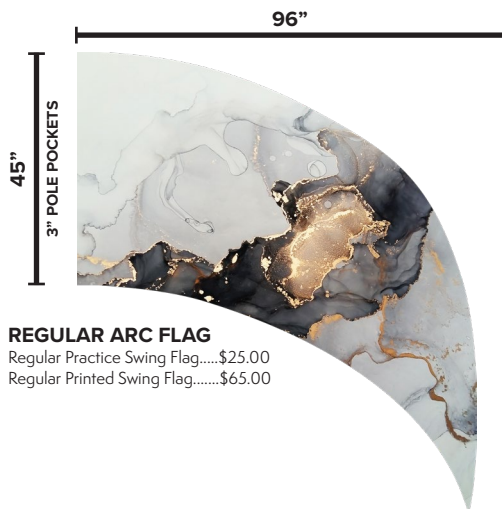

Standard Oversized Practice Flag.....\$12.00
Standard Oversized Printed Flag.....\$42.00

SWING FLAGS

CURVED FLAG

Curved Practice Swing Flag.....\$20.00
Curved Printed Swing Flag.....\$55.00

NARROW ARC FLAG

Narrow Practice Swing Flag.....\$20.00
Narrow Printed Swing Flag.....\$55.00

REGULAR ARC FLAG

Regular Practice Swing Flag.....\$25.00
Regular Printed Swing Flag.....\$65.00

TEARDROP FLAG

Teardrop Practice Swing Flag.....\$20.00
Teardrop Printed Swing Flag.....\$60.00