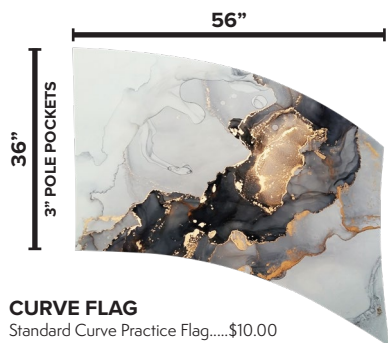

BANDTODAY

WWW.BANDTODAY.COM

800.636.3502

SALES@BANDTODAY.COM

STANDARD FLAGS

CURVE FLAG

Standard Curve Practice Flag.....\$10.00
Standard Curve Printed Flag.....\$26.00 - \$35.00

OVERSIZED FLAG

Standard Oversized Practice Flag.....\$12.00
Standard Oversized Printed Flag.....\$42.00

SWING FLAGS

CURVED FLAG

Curved Practice Swing Flag.....\$20.00
Curved Printed Swing Flag.....\$55.00

NARROW ARC FLAG