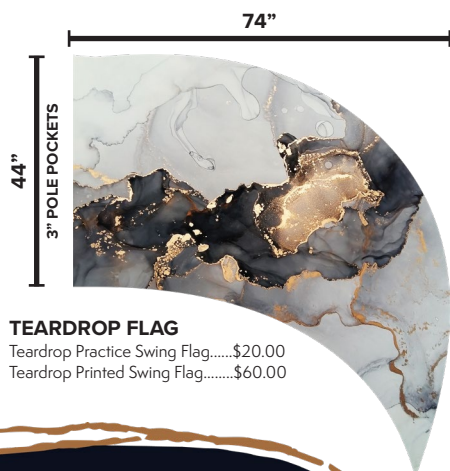

Standard Oversized Practice Flag.....\$12.00
Standard Oversized Printed Flag.....\$42.00

SWING FLAGS

CURVED FLAG

Curved Practice Swing Flag.....\$20.00
Curved Printed Swing Flag.....\$55.00

NARROW ARC FLAG

Narrow Practice Swing Flag.....\$20.00
Narrow Printed Swing Flag.....\$55.00

REGULAR ARC FLAG

Regular Practice Swing Flag.....\$25.00
Regular Printed Swing Flag.....\$65.00

TEARDROP FLAG

Teardrop Practice Swing Flag.....\$20.00
Teardrop Printed Swing Flag.....\$60.00