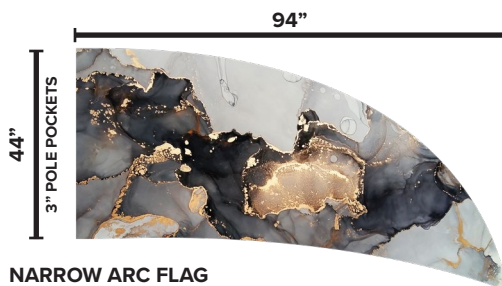

Standard Oversized Practice Flag.....\$12.00
Standard Oversized Printed Flag.....\$42.00

SWING FLAGS

CURVED FLAG

Curved Practice Swing Flag.....\$20.00
Curved Printed Swing Flag.....\$55.00

NARROW ARC FLAG