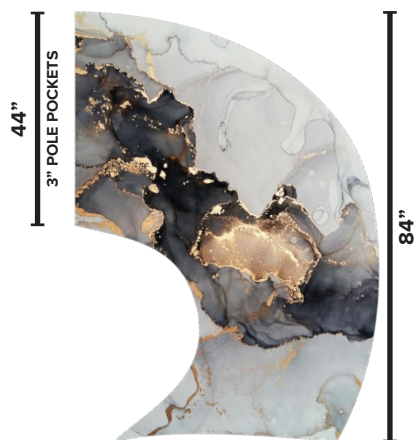

BANDTODAY

WWW.BANDTODAY.COM

800.636.3502

SALES@BANDTODAY.COM

STANDARD FLAGS

CURVE FLAG

Standard Curve Practice Flag.....\$10.00
Standard Curve Printed Flag.....\$26.00 - \$35.00

OVERSIZED FLAG

Standard Oversized Practice Flag.....\$12.00
Standard Oversized Printed Flag.....\$42.00

SWING FLAGS

CURVED FLAG

Curved Practice Swing Flag.....\$20.00
Curved Printed Swing Flag.....\$55.00

NARROW ARC FLAG