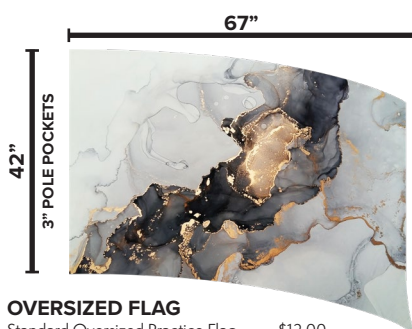

OVERSIZED FLAG

Standard Oversized Practice Flag.....$12.00
Standard Oversized Printed Flag.....$42.00