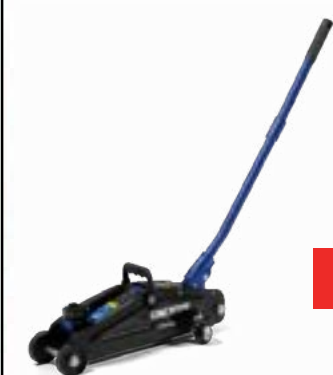

KINCROME

$109

KINCROME Trolley Jack - 1350kg Capacity
• Height raised: 330mm • Height lowered: 122mm • Suited to Serious DIY and Home Workshop Use
K12060