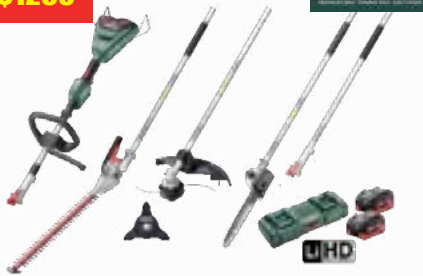

$1299

metabo

METABO 36V (2x18V) Multi-Function Garden Tool Combo

• Line Trimmer attachment • Pole Saw attachment • Hedge Trimmer attachment • Extension Pole attachment • 2x 5.5Ah LiHD Batteries and Duo Charger
AU68403650