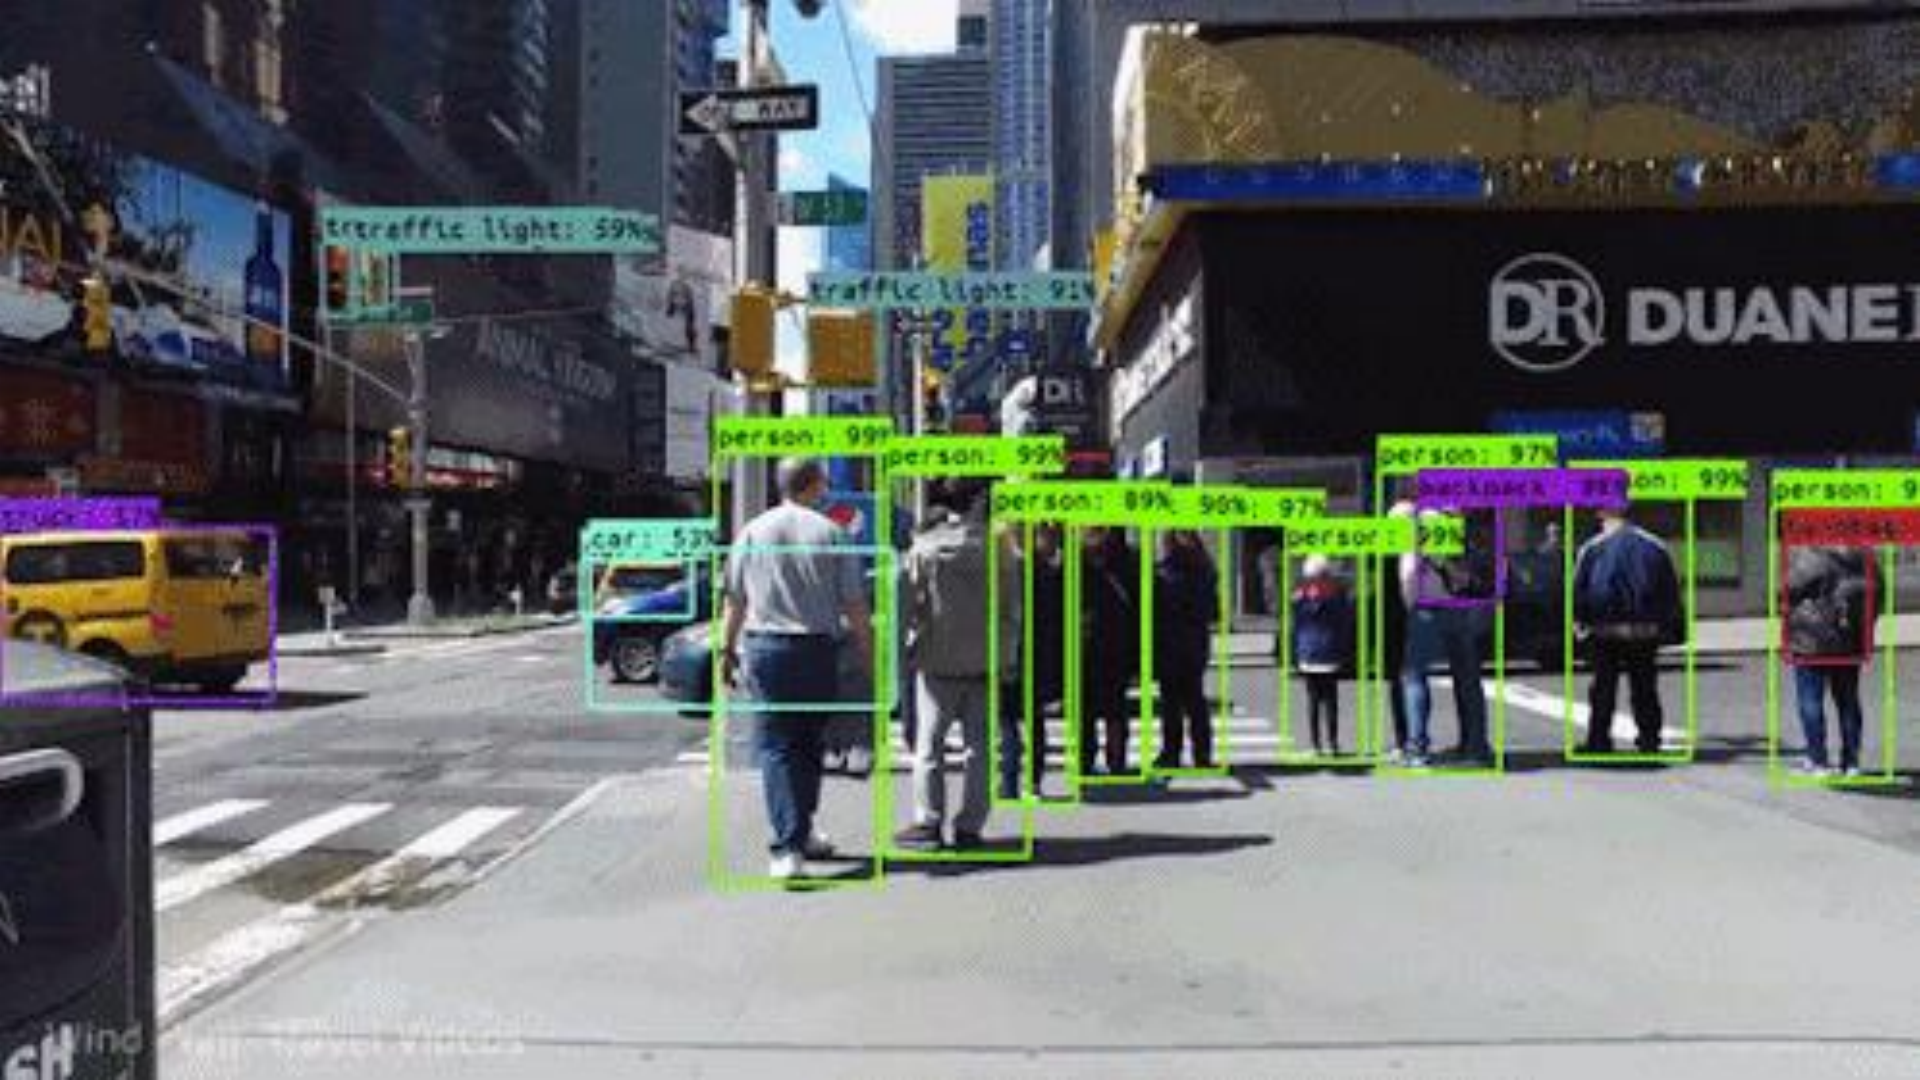

# Onko tässä tekoälyä?

Google

# Jekuta konetta

<https://www.topbots.com/chihuahua-muffin-searching-best-computer-vision-api/>

traffic light: 59%

traffic light: 92%

person: 99%

person: 99%

person: 89% 90% 97%

person: 97%

backpack: 88%

person: 99%

person: 99%

car: 53%

DR DUANE