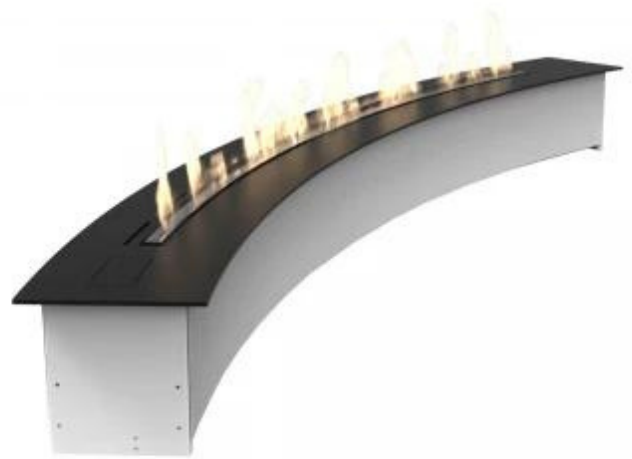

DENVER E-RIBBON CURVED 150 CM FLAMME

BIO-50-575

For projects where making a significant impression is a priority, a top-of-the-line Denver e-Ribbon Curved 150 bio fireplace with a distinctive curved design is available. This bio fireplace can be custom-made to suit the customer's specific requirements.

TECHNICAL SPECIFICATIONS

Appearance

Colour	Finish	Black
Finish	Glas	Aluminium
included		Powdercoated
Interior		No
Materials		Black
Materials		Aluminum
Shape		Stainless Steel
		Buet

Burner

Adjustable	Yes
Burn time	20 hours
Burner type	Decoflame Automatic
Capacity	7.2 Litres
Control	Automatic

Burner

Distance to Combustible Materials	50 cm

Burner

Flame length	150 cm
Flame levels	6 Flame Levels
Flue/chimney	Not required
Fuel	Bioethanol
Heat output (max)	5,7 kW
Minimum room size	115 m³
Recommended air change rate	1 Air changes per Hour
Requires electricity	220-240V
Type of burner	e - Ribbon - 1500mm
Usage	1.0 L/h

Size

Depth	200 mm
Height	200 mm