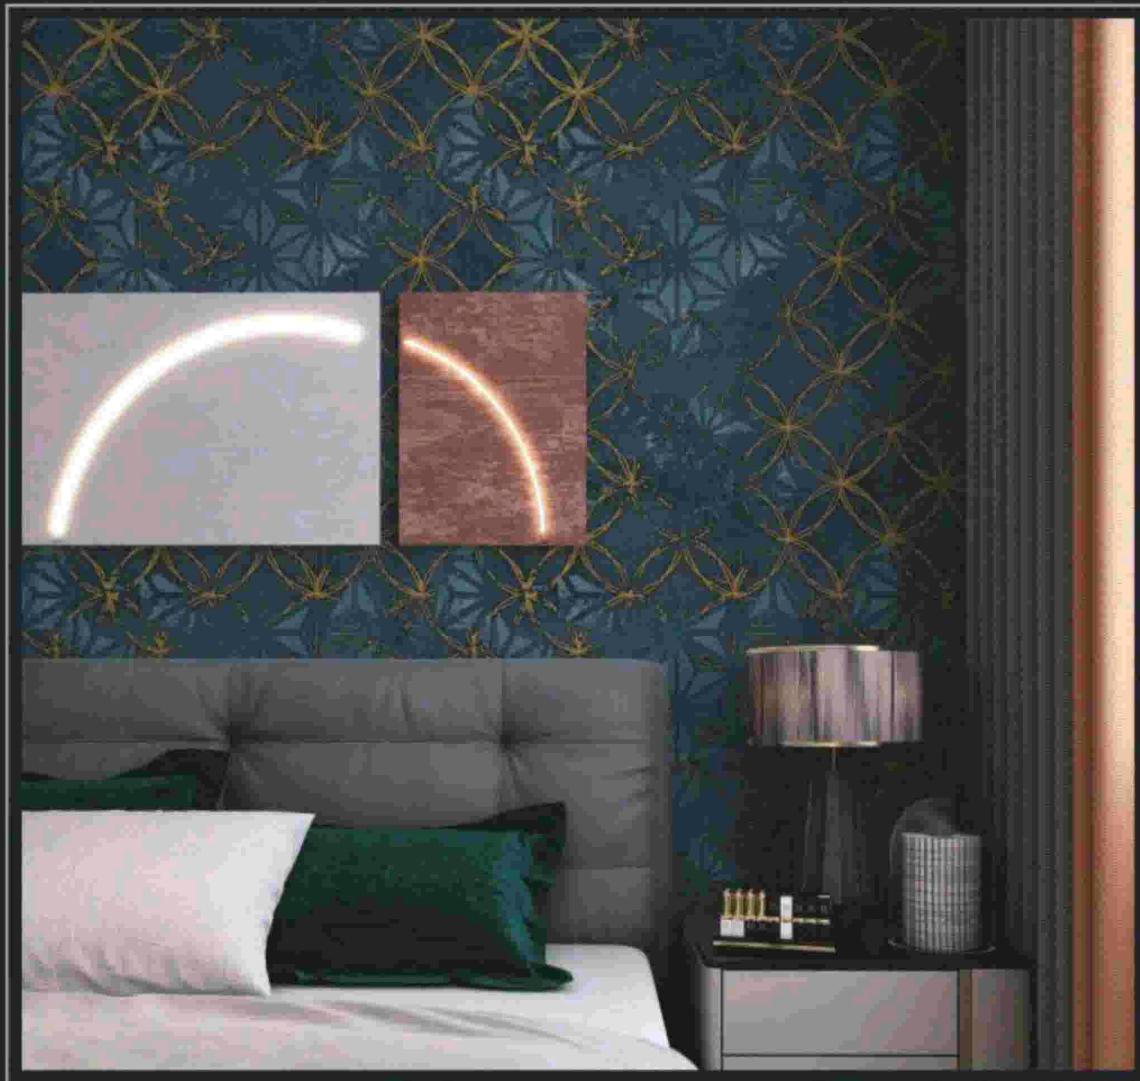

• HIGH QUALITY EXCLUSIVE NONWOVEN WALLPAPER

EE-3047

There are usually two fates for peerless treasure: collected privately for ever by those with discriminability; or appreciated by all the people in the world for a long time.

Ultra® Walls