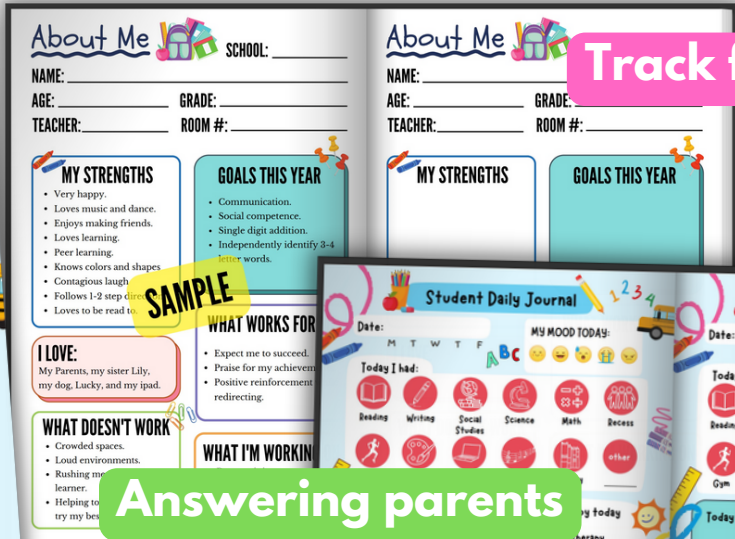

Track for 100 days

Answering parents #1 question

LEARNING GIFTS

Kindle Fire 8 for Kids

click the links

Personalized Name Puzzle

Echo Dot

Dot Art Markers