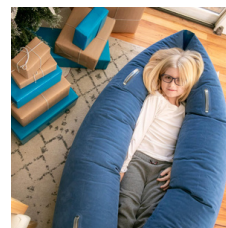

Tonibox -Dr. Seuss Bundle

Alphabet Acorns

Melissa & Doug Play Desktop

Delux Market Set

ADAPTIVE GIFTS

Space Capsule Swing

Savannah Swing & Playhouse

Snugabye Adaptive Back Zip Convert-A-Foot Sleeper

EasyHold Sippy Cup

Harkla Hug Sensory Pod

58 inch Flag Swing

Talk tools Straws

Delux Red Trike

Talker Buddy Pro

MERRY CHRISTMAS!

Check and see if your insurance will cover the cost of a safety bed!