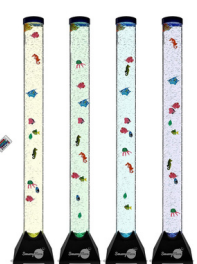

Color Changing LED Hexagon Tile Panels

Weighted Sequin Pillow

FocusPad Vibrating Cushion

SENSORY ROOM IDEAS

Sensasoft Trampoline

Fun & Function Kids Couches

Sensory Bubble Tube

Round Gel Floor Tiles - Set of 4