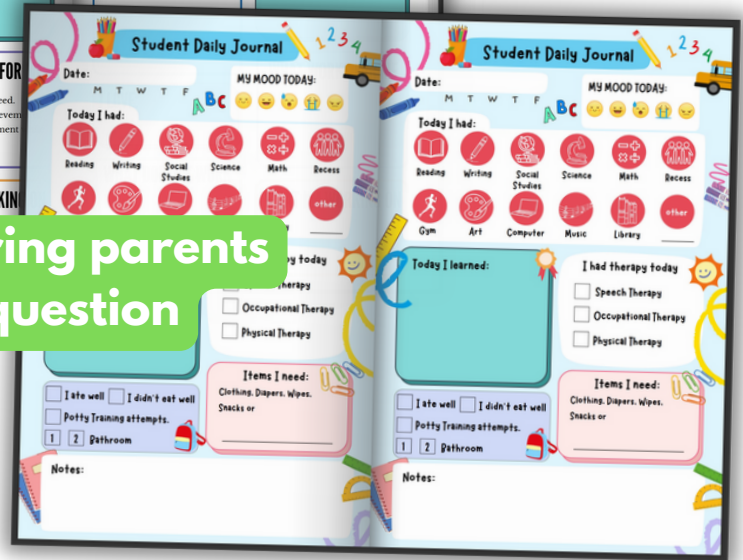

Track for 100 days

Answering parents #1 question

LEARNING GIFTS

Kindle Fire 8 for Kids

click the links

Personalized Name Puzzle

Echo Dot

Dot Art Markers