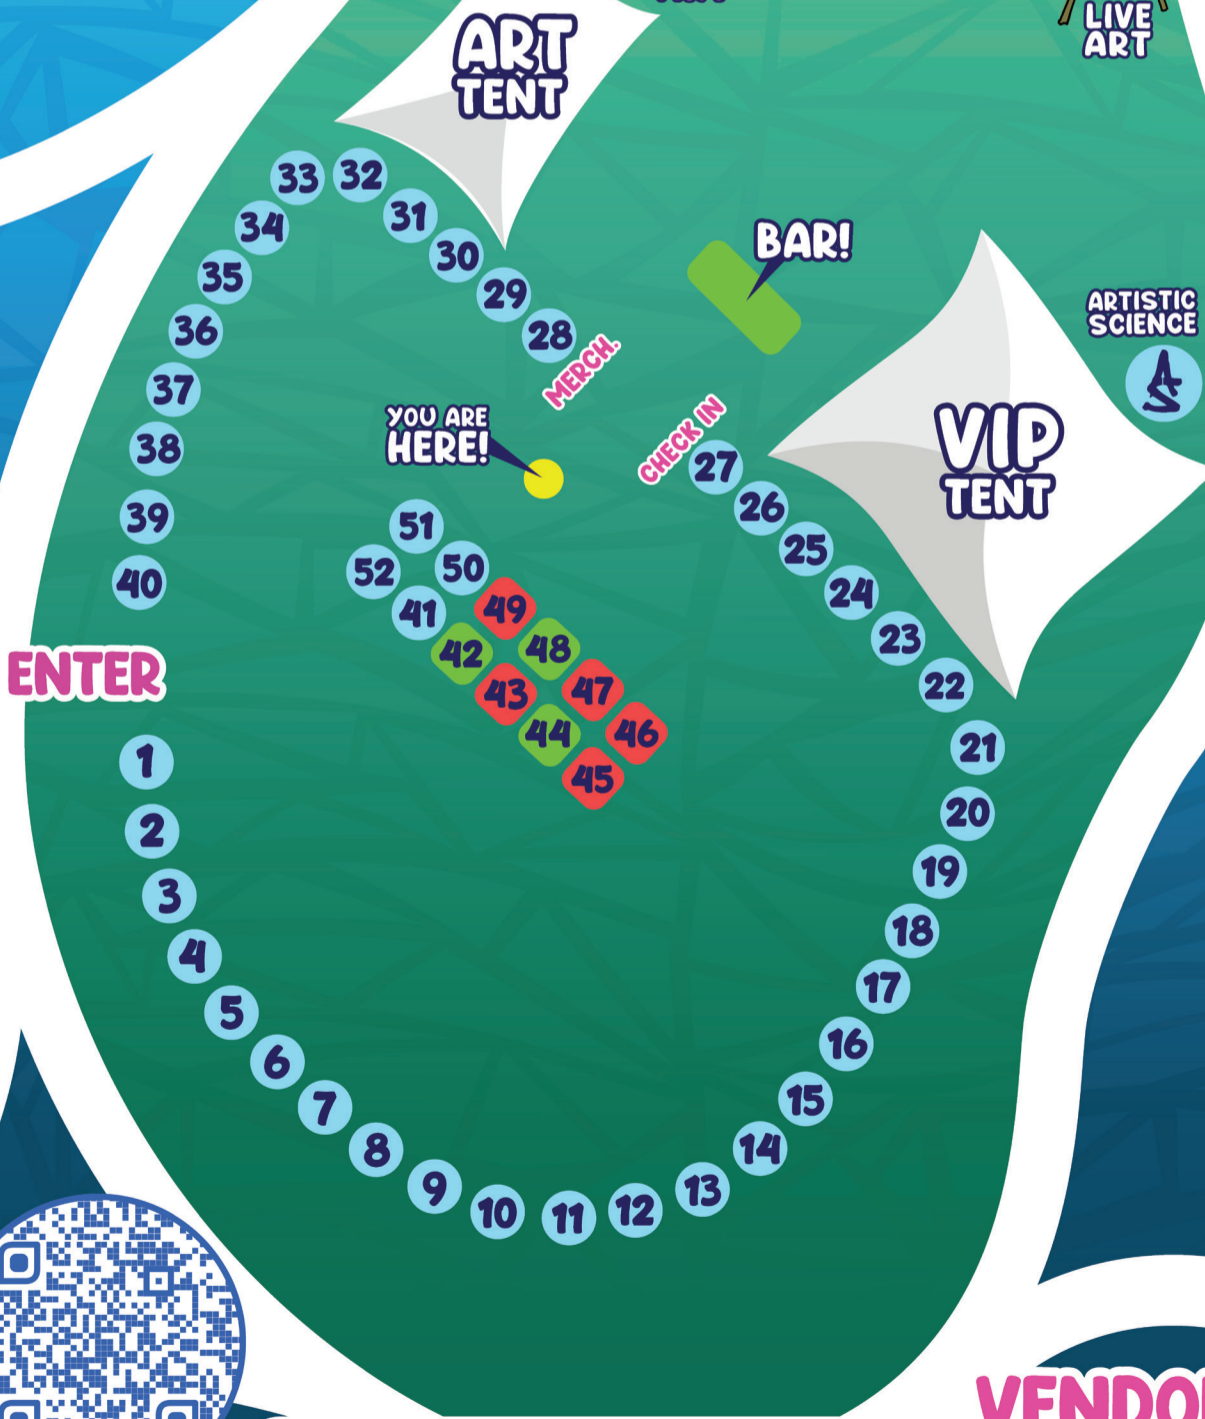

SOULS

2024

DAY OF GUIDE

ROSEMALLOW

Market

ROSEMALLOW MARKET

SOUL FLO

DIRECTORY

VENDOR KEY

- ◆ Beverage vendor
- ◆ Food vendor
- Non-Food vendor

Soul Flo Lineup

Main Stage

Art Tent

VIP Tent

ALL DAY LONG

Live action painting, raffle, meditation corner

Complimentary wine + beer tasting, complimentary massage, cash bar, cozy lounge seating

12P Vinyasa Flow with The Flow Body
w/ music by DJ Dradel

Live Action Painting kick-off

First Organic Wine pour

1P HITT w/Zach from PFIT
w/ music by DJ Dradel