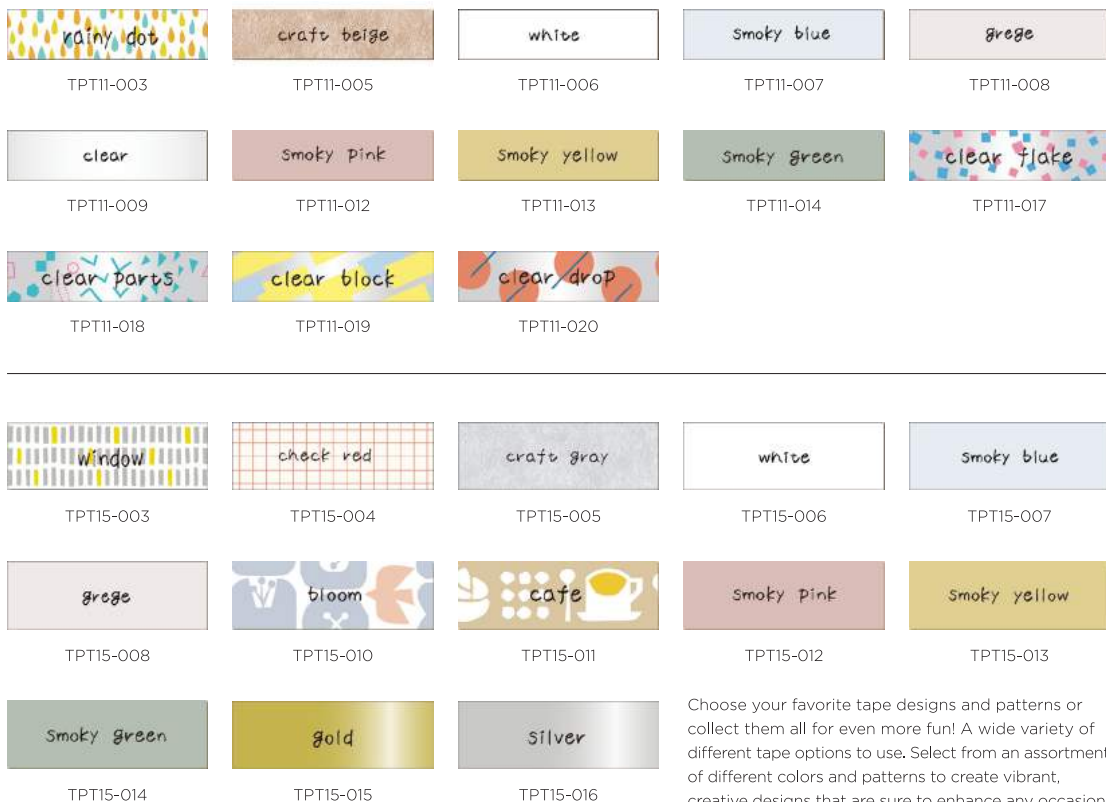

"TEPRA" Lite Film Tape

TPT11-003	Rainy Dot
TPT11-005	Craft Beige
TPT11-006	White
TPT11-007	Smoky Blue
TPT11-008	Grege
TPT11-009	Clear
TPT11-012	Smoky Pink
TPT11-013	Smoky Yellow
TPT11-014	Smoky Green
TPT11-017	Clear Flake
TPT11-018	Clear Parts
TPT11-019	Clear Block
TPT11-020	Clear Drop

Material: Thermal synthetic paper
Film Tape: W0.6 x H3.2 x D4.9in
Tape Width: W0.43 x H1.22in φ13.1feet

TPT15-003	Window
TPT15-004	Check Red
TPT15-005	Craft Gray
TPT15-006	White
TPT15-007	Smoky Blue
TPT15-008	Grege
TPT15-010	Bloom
TPT15-011	Café
TPT15-012	Smoky Pink
TPT15-013	Smoky Yellow
TPT15-014	Smoky Green
TPT15-015	Gold
TPT15-016	Silver

Material: Thermal synthetic paper
Film Tape: W0.6 x H3.2 x D4.9in
Tape Width: W0.59 x H1.22in φ13.1feet