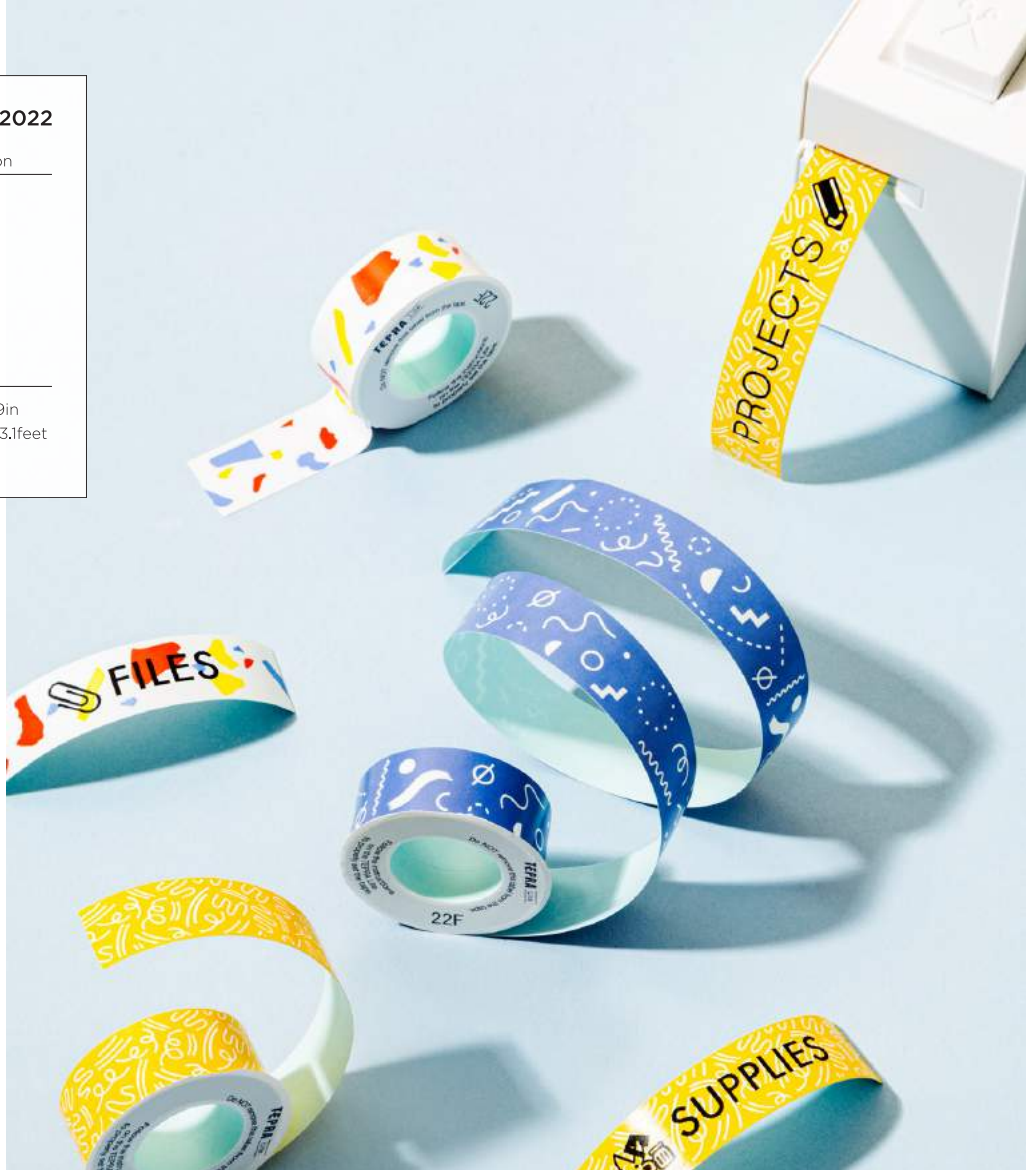

Connects to your smartphone via Bluetooth. Labels can be designed and edited directly from the app.

"TEPRA" Lite x POKETO Special Collaboration 2022

LR30GS-PKT3T "TEPRA" Lite 3 tape Starter Pack POKETO Edition

Teptra: W2.8 x H3.0 x D1.8in
 Film Tape: W0.6 x H3.2 x D4.9in
 Tape Width: W0.43 x H1.22in φ13.1feet
 Package: W7.1 x H2.4 x D4.7in

Include: "TEPRA" Lite LR30GS x 1, TPT15-PKT001,
 TPT15-PKT002, TPT15-PKT003

"TEPRA" Lite Film Tape POKETO

TPT15-PKT001	Classic	Film Tape:	W0.6 x H3.2 x D4.9in
TPT15-PKT002	Doodles	Tape Width:	W0.43 x H1.22in φ13.1feet
TPT15-PKT003	Abstract		

POKETO x TEPRA Special Collabs

KING JIM has collaborated with POKETO to develop special edition TEPRA Lite tape cartridges. Combining our desire to infuse art and design in everyday life, these tapes are perfect for the creative in your life or if you want to add an extra pop to your stationery or organization.