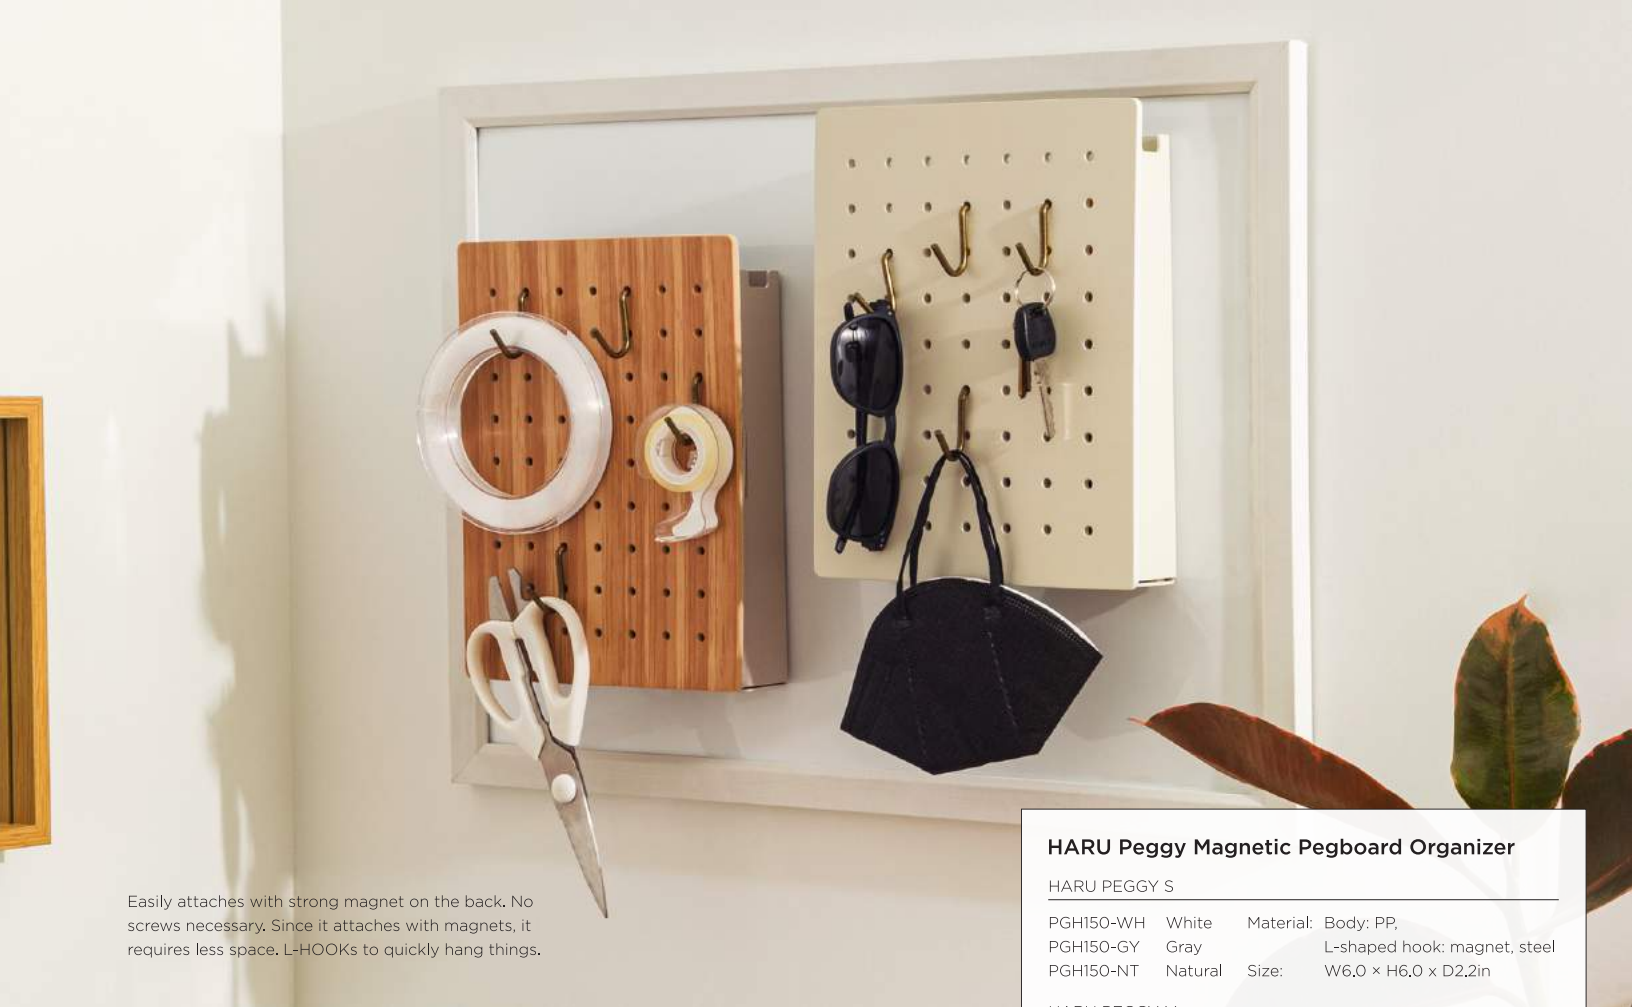

It is made from light weight yet durable material, which is called expanded PP.

KW1012-BR / KW1012-NT

KW1012L-BR / KW1012L-NT

KW1024-BR / KW1024-NT

KW4033-BR / KW4033-NT

Easily attaches with strong magnet on the back. No screws necessary. Since it attaches with magnets, it requires less space. L-HOOKs to quickly hang things.

HARU Peggy Magnetic Pegboard Organizer

HARU PEGGY S

PGH150-WH	White	Material:	Body: PP,
PGH150-GY	Gray		L-shaped hook: magnet, steel
PGH150-NT	Natural	Size:	W6,0 × H6,0 × D2,2in

HARU PEGGY M

PGH200-WH	White	Material:	Body: PP,
PGH200-GY	Gray		L-shaped hook: magnet, steel
PGH200-NT	Natural	Size:	W8,0 × H10,3 × D2,2in

PGP03-BL	Penholder	Blue
----------	-----------	------

Material: ABS
Size: W2,7 × H3,7 × D2,0in

The front is a pegboard to attach the L-HOOKs where needed.

The pegboard opens for easy storage access. The pegboard is also magnetic, so you can quickly take out stored items.