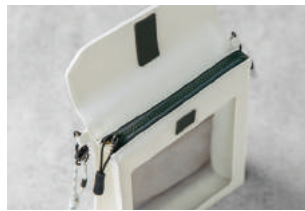

FLATTY ONE MILE M

5564-BL	Blue	Material: PU
5564-GY	Gray	Size: W7.6 × H0.8 × D8.9in
5564-BK	Black	
5564-WH	White	

Zipper keeps small items from falling out.