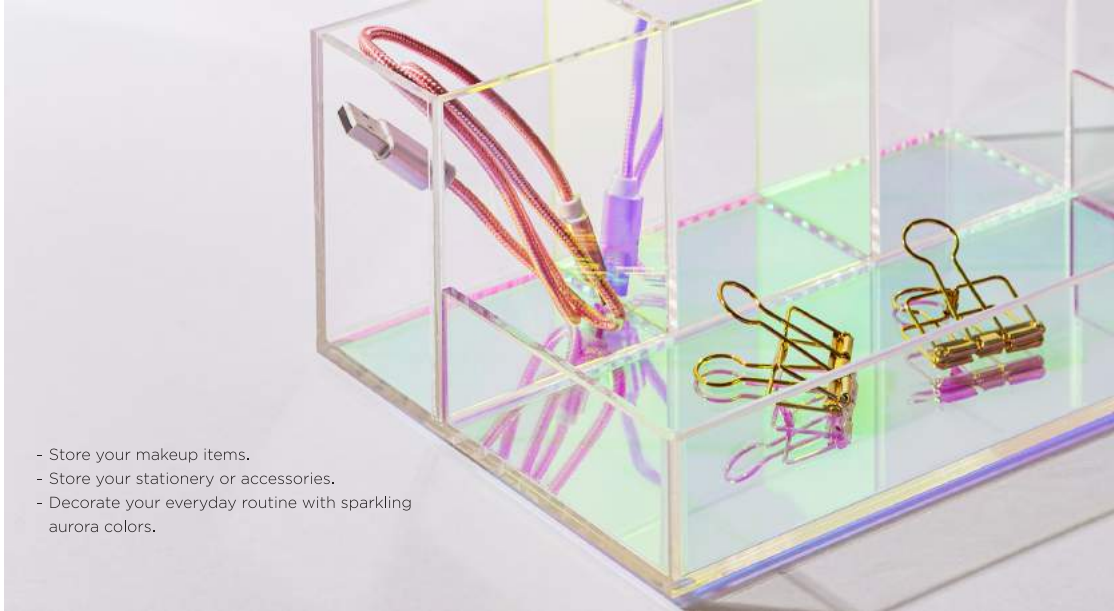

7550 Lumillia Pen Holder

7560 Lumillia Pen Holder

7570 Lumillia Pen Holder

7580 Lumillia Pen Holder

7590 Lumillia Pen Holder

<p>Lumillia Acrylic Desk Organizer</p> <p>7550 Lumillia Pen Holder</p> <hr/> <p>Material: Acrylic Size: W1.8 × H3.3 × D6.1in</p>
<p>7560 Lumillia Pen & Phone Holder</p> <hr/> <p>Material: Acrylic Size: W1.8 × H3.3 × D6.1in</p>
<p>7570 Lumillia Multi Stand</p> <hr/> <p>Material: Acrylic Size: W1.8 × H3.3 × D6.1in</p>
<p>7580 Lumillia Desk Organizer</p> <hr/> <p>Material: Acrylic Size: W1.8 × H3.3 × D6.1in</p>
<p>7590 Lumillia Portable Dest Organizer</p> <hr/> <p>Material: Acrylic Size: W1.8 × H3.3 × D6.1in</p>

- Store your makeup items.
- Store your stationery or accessories.
- Decorate your everyday routine with sparkling aurora colors.

TOOL STAND gives you the best solution to organize gadgets and stationery. Use the handle to easily carry with items in the pockets.