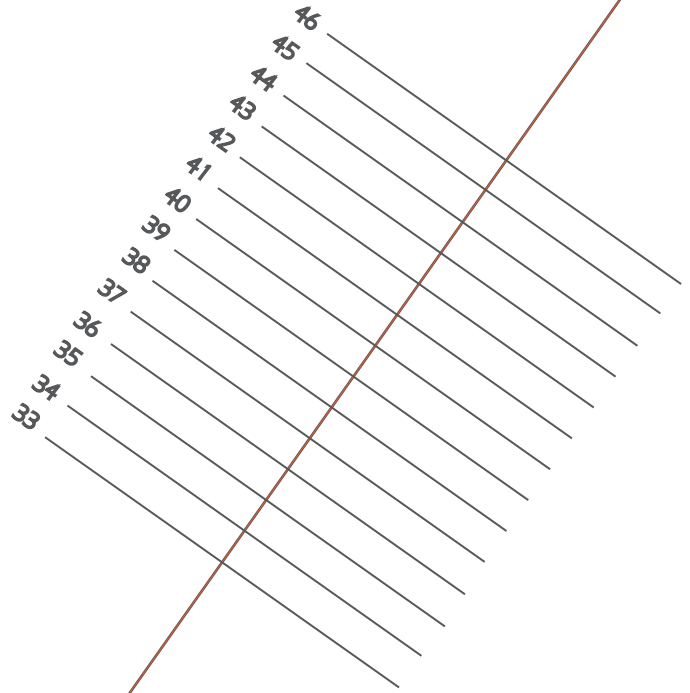

# 1 Print Right

Print this on a  
A4 paper at 100%.  
Place your Ruler

**HERE**

If it measures 10cm  
this is the perfect size

# 2 Length

Fold the corner  
along dash line &  
Place this against a wall.  
Align your feet &  
See how far you got.

# 3 Pick your Size

Go true to size,  
Allow <0.5cm space  
for length.  
Measure both your feet too!