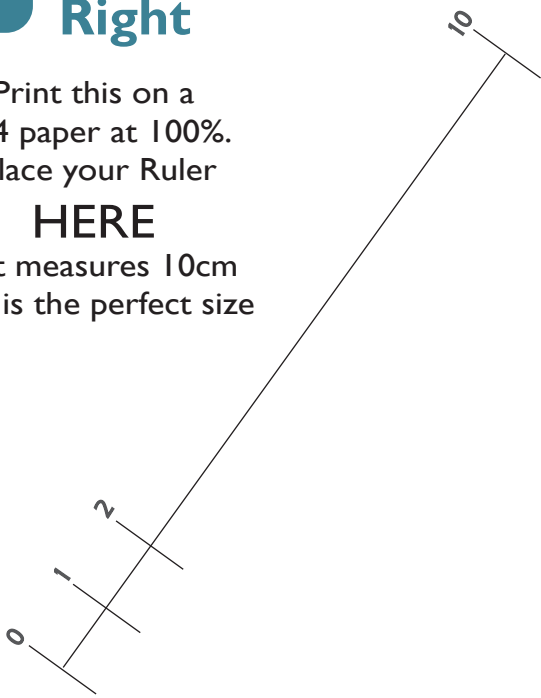

# 1 Print Right

Print this on a  
A4 paper at 100%.  
Place your Ruler

**HERE**

If it measures 10cm  
this is the perfect size

# 2 Length

Fold the corner  
along dash line &  
Place this against a wall.  
Align your feet &  
See how far you got.

# 3 Pick your Size

Go true to size,  
Allow <0.5cm space  
for length.  
Measure both your feet too!