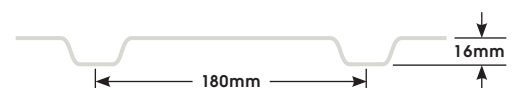

Neo® Profile:

Qualify for B&D's market-leading 10-year Total Confidence Warranty when you purchase your new Roll-A-Door Neo door with a genuine B&D automatic opener. Visit bnd.com.au for more details