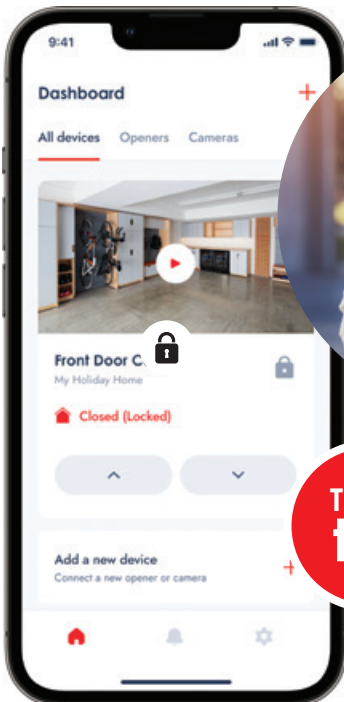

All opener options include:
2 x Premium Remote Controls
and Wall Mount Remote Control.

Smart Phone Control Kit

**TECH
tip**

Have you ever left the house in the morning and thought, **“Did I remember to close the garage door?”**. The kit allows you to monitor and control your garage door while you are at work or even on holidays from your compatible smart phone*.