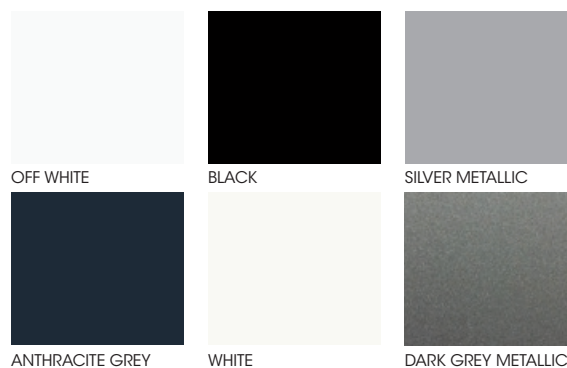

Paneliff® Icon™ Sheer Panel 25:50:25
in White with Wallaby® rebate

The stunning sheer lines of a new Aussie icon.

Designed to integrate with and complement the clean, flush lines of modern homes, our new Paneliff® Icon™ Sheer Panel Series provides home owners with a range of modern sheer face options. Choose from a broad range of colours in fire resistant aluminium composite to create a floating, seamless appearance. Aluminium composite delivers a bold metallic finish, for incredible visual appeal.

Sheer panel favourite colours

OVER
50

POPULAR
COLOUR &
FINISH OPTIONS
ON PAGES 8-9

Paneliff® Icon™ Sheer Panel options require a Colorbond® rebate colour to be chosen to match or contrast your choice of sheer panel colour. (Rebate: the 'shadow' line or negative detail, created by the gap between the panels)

*A surcharge applies to these colours.

Sheer panel colours Paneliff[™] Icon[™] only

WHITE

OFF WHITE

METALLIC BRONZE

ALUMINIUM GREY

METALLIC SILVER

METALLIC MEDIUM GREY

METALLIC DARK GREY

SLATE BLACK

MONUMENT

CHARCOAL

ANTHRACITE GREY

MANGANESE

BLACK

SPARKLING BLACK