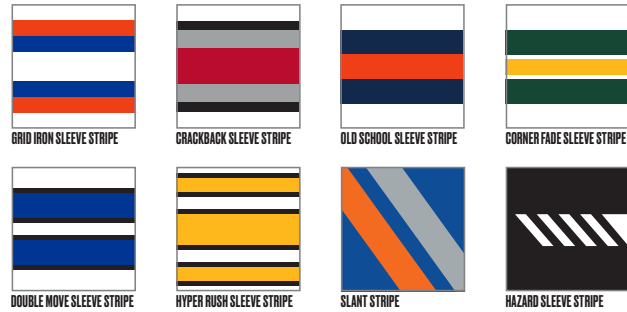

For a complete list of College and NFHS Approved embellishments please go to NikeTeam.com.

Shown with Chevron Stripe option.

NUMBER GRAPHIC PRINT OPTIONS

CUSTOMIZE IT
 For complete embellishment and pricing options please visit NIKETEAM.COM