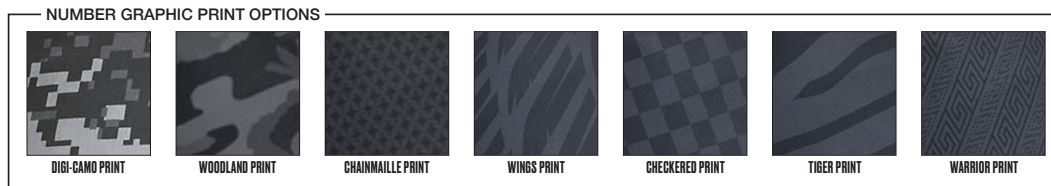

**NIKE DIGITAL PRO REVERSIBLE
CT3120 BLANK/SUBLIMATION $80.00**

SIZES: XS, S, M, L, XL, 2XL *15% upcharge for 3XL
FABRIC: 100% polyester.
OFFER DATE: 10/01/20
END DATE: 10/01/26

Put it on, play hard, reverse it and go again. The Nike Jersey is designed to give you ultimate mobility and breathability on the field, thanks to its tough but stretchy design and sweat-wicking technology. Customizable design allows you to sublimate team name, number and logo.

Body width: 19.25", Body length: 23" (size medium).

For a complete list of College and NFHS Approved embellishments please go to NikeTeam.com.

CUSTOMIZE IT

For complete embellishment and pricing options please visit NIKETEAM.COM

**NIKE DIGITAL PRO POCKET SHORT
CT3121 BLANK/SUBLIMATION $62.00**

SIZES: XS, S, M, L, XL, 2XL *15% upcharge for 3XL
FABRIC: 100% polyester.
OFFER DATE: 10/01/20
END DATE: 10/01/26

With sweat-wicking power, an elastic waistband and an adjustable drawcord, the Nike Shorts with side vents allow breathable movement so you can focus on playing your best. Full-print customization gives you a unique look. Standard fit for a relaxed, easy feel.

Hip width: 21.75" (size medium), Inseam length: 5" (all sizes).

For a complete list of College and NFHS Approved embellishments please go to NikeTeam.com.