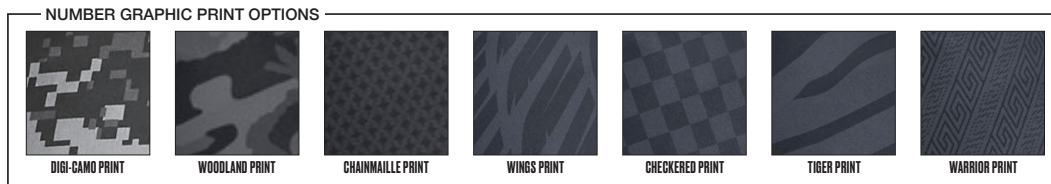

**NIKE DIGITAL HYPERELITE H8 SHORT
DC7679 BLANK/SUBLIMATION $87.00**

SIZES: XS, S, M, L, XL, 2XL *15% upcharge for 3XL
FABRIC: 92% polyester/8% spandex.
OFFER DATE: 10/01/21
END DATE: 10/01/25

Go all out in the Nike HyperElite H8 Shorts. Lightweight, 4-way stretch fabric is made with recycled fibers and moves with you whether you're on the attack or playing defense. Nike Dri-FIT technology moves sweat away from your skin for quicker evaporation, helping you stay dry and comfortable. Side vents are designed for maximum range of motion. Find the perfect fit with an elastic waistband and adjustable drawcord. Customize your look with bold color-blocking options and your logo or player number on the lower right leg. Choose from more than 30 colorways for a team-right look.

Hip width: 21.75" (size medium), Inseam length: 5" (all sizes).

For a complete list of College and NFHS Approved embellishments please go to NikeTeam.com.