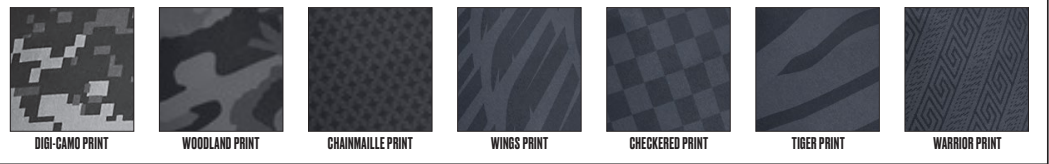

NUMBER GRAPHIC PRINT OPTIONS

NIKE DIGITAL HYPERELITE H8 SHORT DC7659 BLANK/SUBLIMATION $87.00

SIZES: S, M, L, XL, 2XL *15% upcharge for 3XL
FABRIC: 91% polyester/9% spandex.
OFFER DATE: 10/01/21
END DATE: 10/01/25

Go all out in the Nike HyperElite H8 Shorts. Lightweight, 4-way stretch fabric moves with you whether you're on the attack or playing defense. Nike Dri-FIT technology moves sweat away from your skin for quicker evaporation, helping you stay dry and comfortable. Side vents let you move freely. Find the perfect fit with an elastic waistband and adjustable drawcord. Customize your look with bold color-blocking options and your logo or player number on the lower right leg. Choose from over 30 colorways for a team-right look.

Hip width: 23.75" (size large), Inseam length: 9" (all sizes).

For a complete list of College and NFHS Approved embellishments please go to NikeTeam.com.