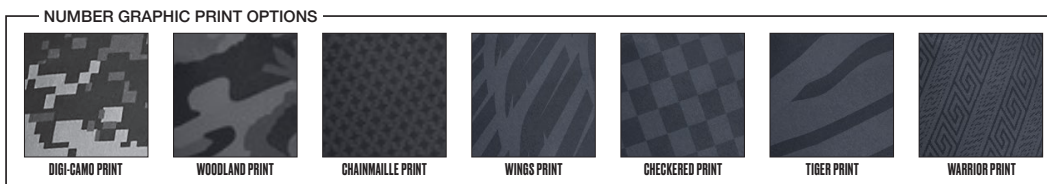

Body width: 24.25", Body length: 27.5" (size large).

For a complete list of College and NFHS Approved embellishments please go to NikeTeam.com.

Shown with
Chevron Stripe option.

CUSTOMIZE IT
 For complete embellishment and pricing options please visit NIKETEAM.COM