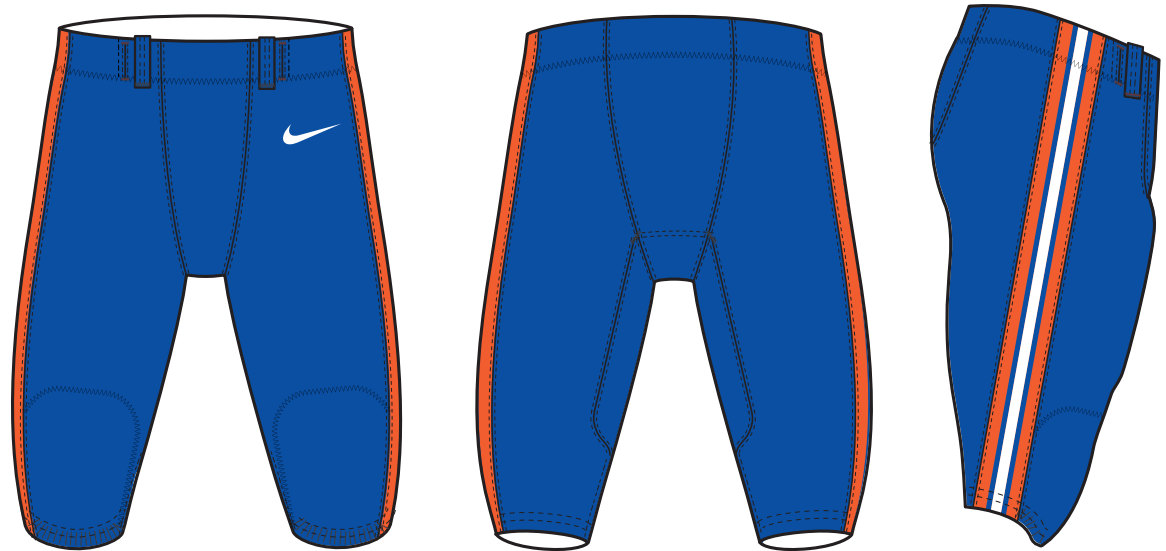

**NIKE DIGITAL VAPOR PRO PANT
CW4404 STANDARD LENGTH $102.00**

SIZES: S, M, L, XL, 2XL *15% upcharge for 3XL, 4XL, ST, MT, LT, XLT, 2XLT, 3XLT, 4XLT
FABRIC: 86% polyester/14% spandex.
OFFER DATE: 04/01/21
END DATE: 04/01/24

The Nike Vapor Pro Digital Football Pants outfit you in comfortable, stretch fabric for full-speed play. Their fully sublimated printing helps your team show their true colors with the ability to make unique designs.

Hip width: 18.75", Inseam length: 15" (size large). Tall inseam length: +2.25" (all sizes).