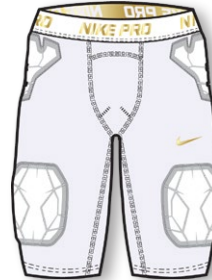

BOYS NIKE DF STOCK RECRUIT PANT
DJ5731 Page 33

STOCK

NIKE STOCK VAPOR TOP
CW3710 Page 34

NIKE STOCK VAPOR SHORT
CW3972 Page 34

NIKE PRO HYPERSTRONG SHORT
AQ2732 Page 35

NIKE PRO HYPERSTRONG BOOM SHORT
CW3890 Page 35

NIKE PRO DF STOCK 1/2 SLEEVE TOP
DJ5225 Page 36

NIKE CUSTOM VAPOR F.U.S.E JERSEY SHARD STRIPE

CI3669 BLANK CAP SLEEVE \$250.00

CI3671 BLANK LPC SLEEVE \$250.00

SIZES: S, M, L, XL, 2XL *15% upcharge for 3XL, 4XL, ST, MT, LT, XLT, 2XLT, 3XLT, 4XLT