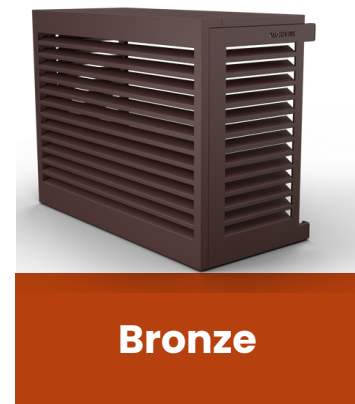

- Thick aluminum panels without visible screws
- High quality powder-coated paint
- Louvered design for optimum air flow
- No assembly required - cover unfolds with hinges
- 15-year warranty

ALLCOVERSTM