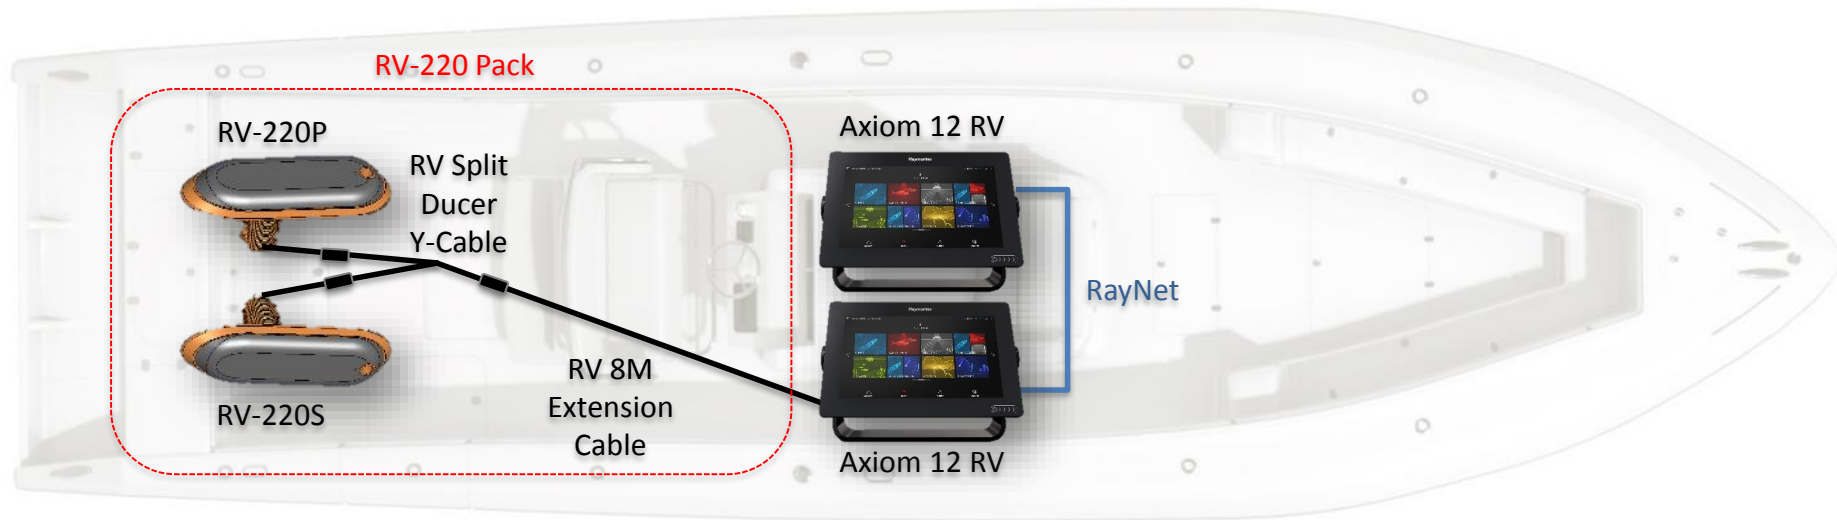

Coastal Dual Station System

Parts List

- Axiom 12 RV (E70369)
- RV-220 Pack (T70319)
- RayNet Cable 5m (A80005)

RV-220 Pack Contents:

- RV-220P (A80468)
- RV-220S (A80469)
- RV Split Ducer Y-Cable (A80478)
- RV Transducer Extension Cable 8M (A80477)