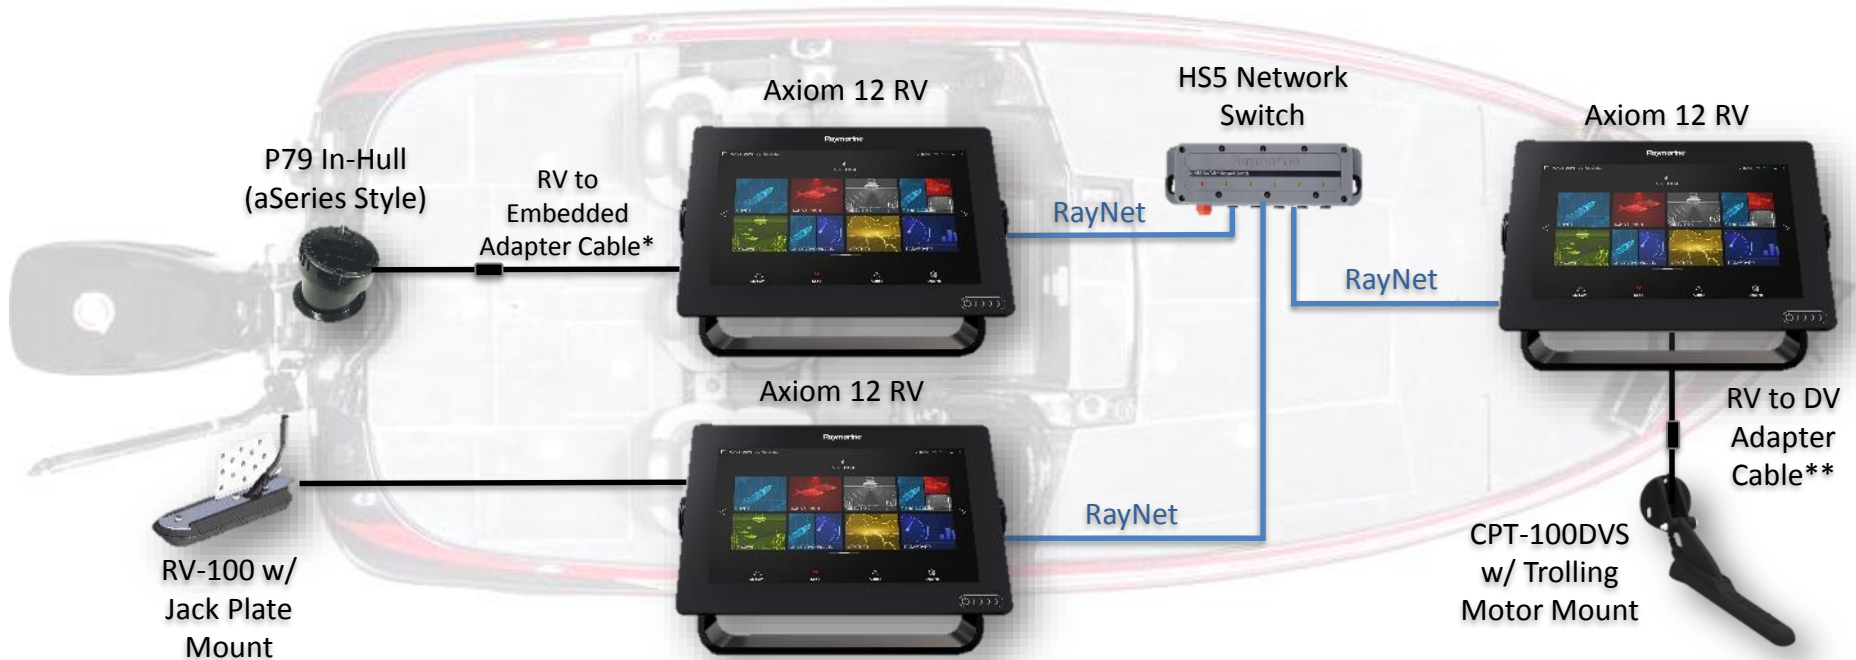

Inland Three Station System

Parts List

- Axiom 12 RV (E70369)
- P79 Transducer - aSeries Style (A80170)
- RV-100 Transducer (A80464)
- CPT-100DVS Transducer (A80351)
- RV to Embedded Adapter Cable (A80488)
- RV to DV Adapter Cable (A80490)
- RV-100 Jack Plate Mount (A80480)
- CPT-100DVS Trolling Motor Mount (A80330)
- HS5 Network Switch (A80007)
- RayNet Cables 5m (A80005)

*Conical 50/200kHz channels only

**DownVision and conical CHIRP sonar channels only